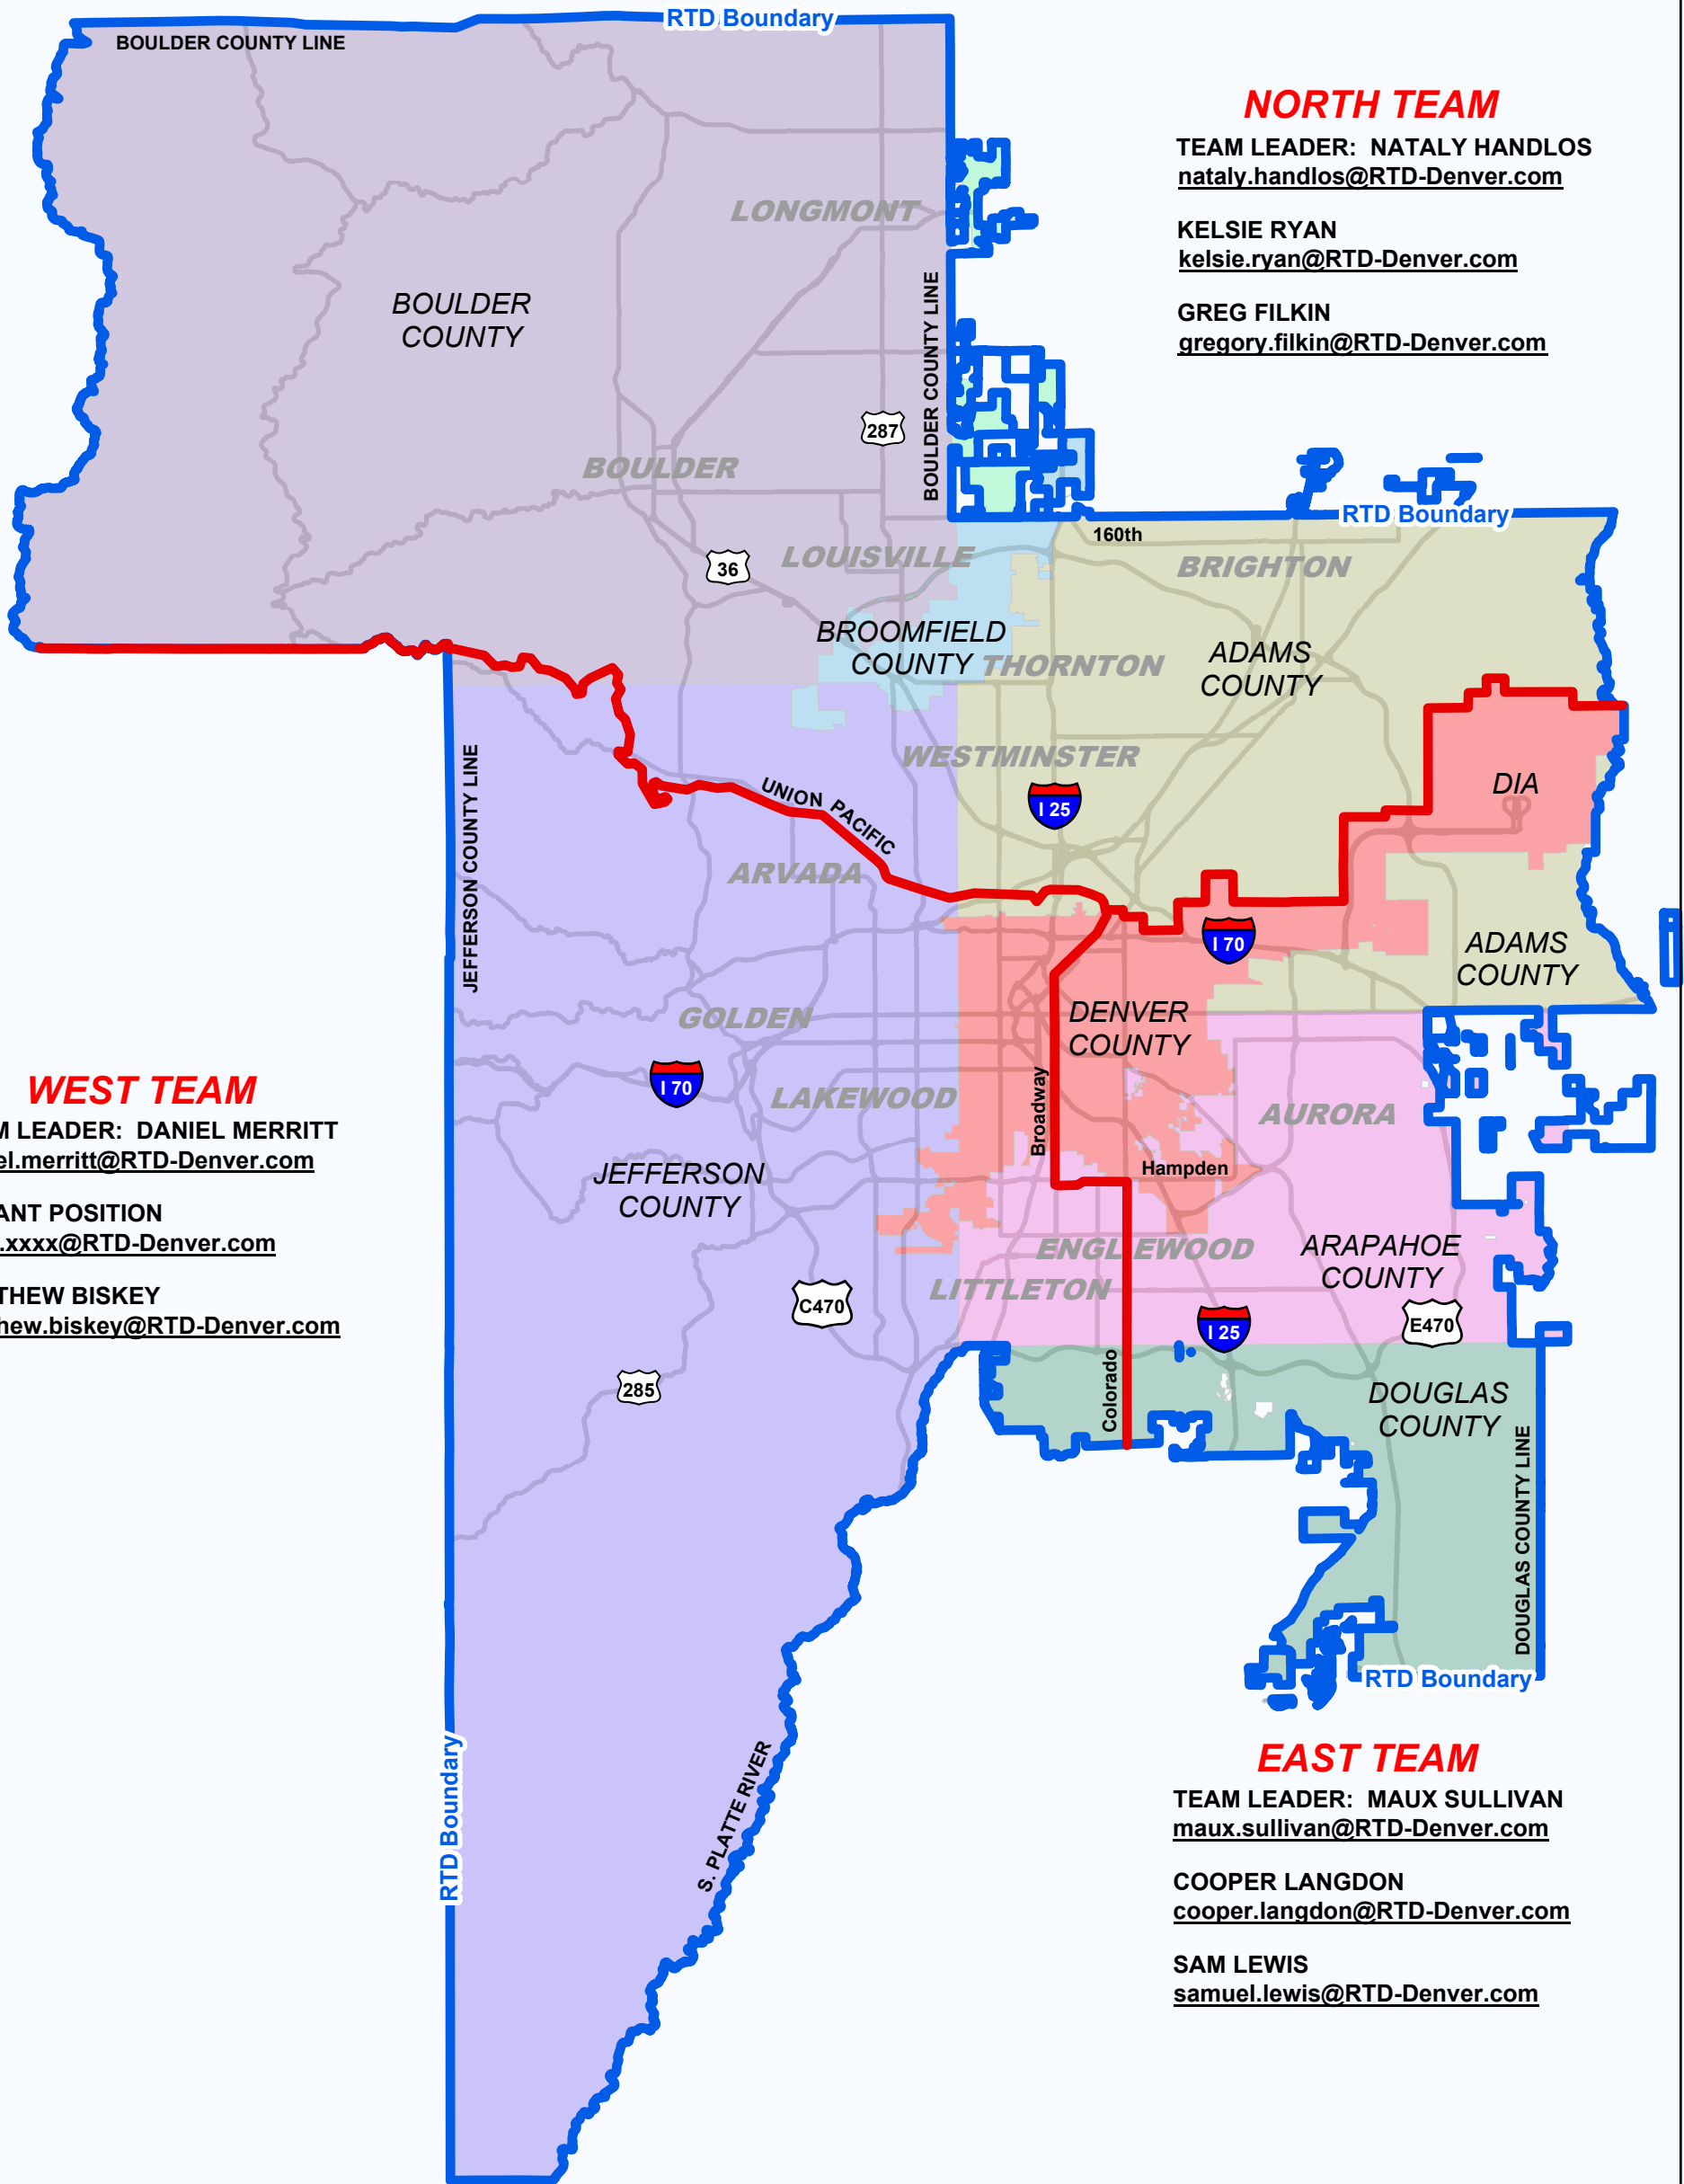

RTD Service Development Team Boundaries

NORTH TEAM

TEAM LEADER: NATALY HANDLOS
nataly.handlos@RTD-Denver.com

KELSIE RYAN
kelsie.ryan@RTD-Denver.com

GREG FILKIN
gregory.filkin@RTD-Denver.com

WEST TEAM

TEAM LEADER: DANIEL MERRITT
daniel.merritt@RTD-Denver.com

VACANT POSITION
xxx.xxx@RTD-Denver.com

MATTHEW BISKEY
matthew.biskey@RTD-Denver.com

EAST TEAM

TEAM LEADER: MAUX SULLIVAN
maux.sullivan@RTD-Denver.com

COOPER LANGDON
cooper.langdon@RTD-Denver.com

SAM LEWIS
samuel.lewis@RTD-Denver.com