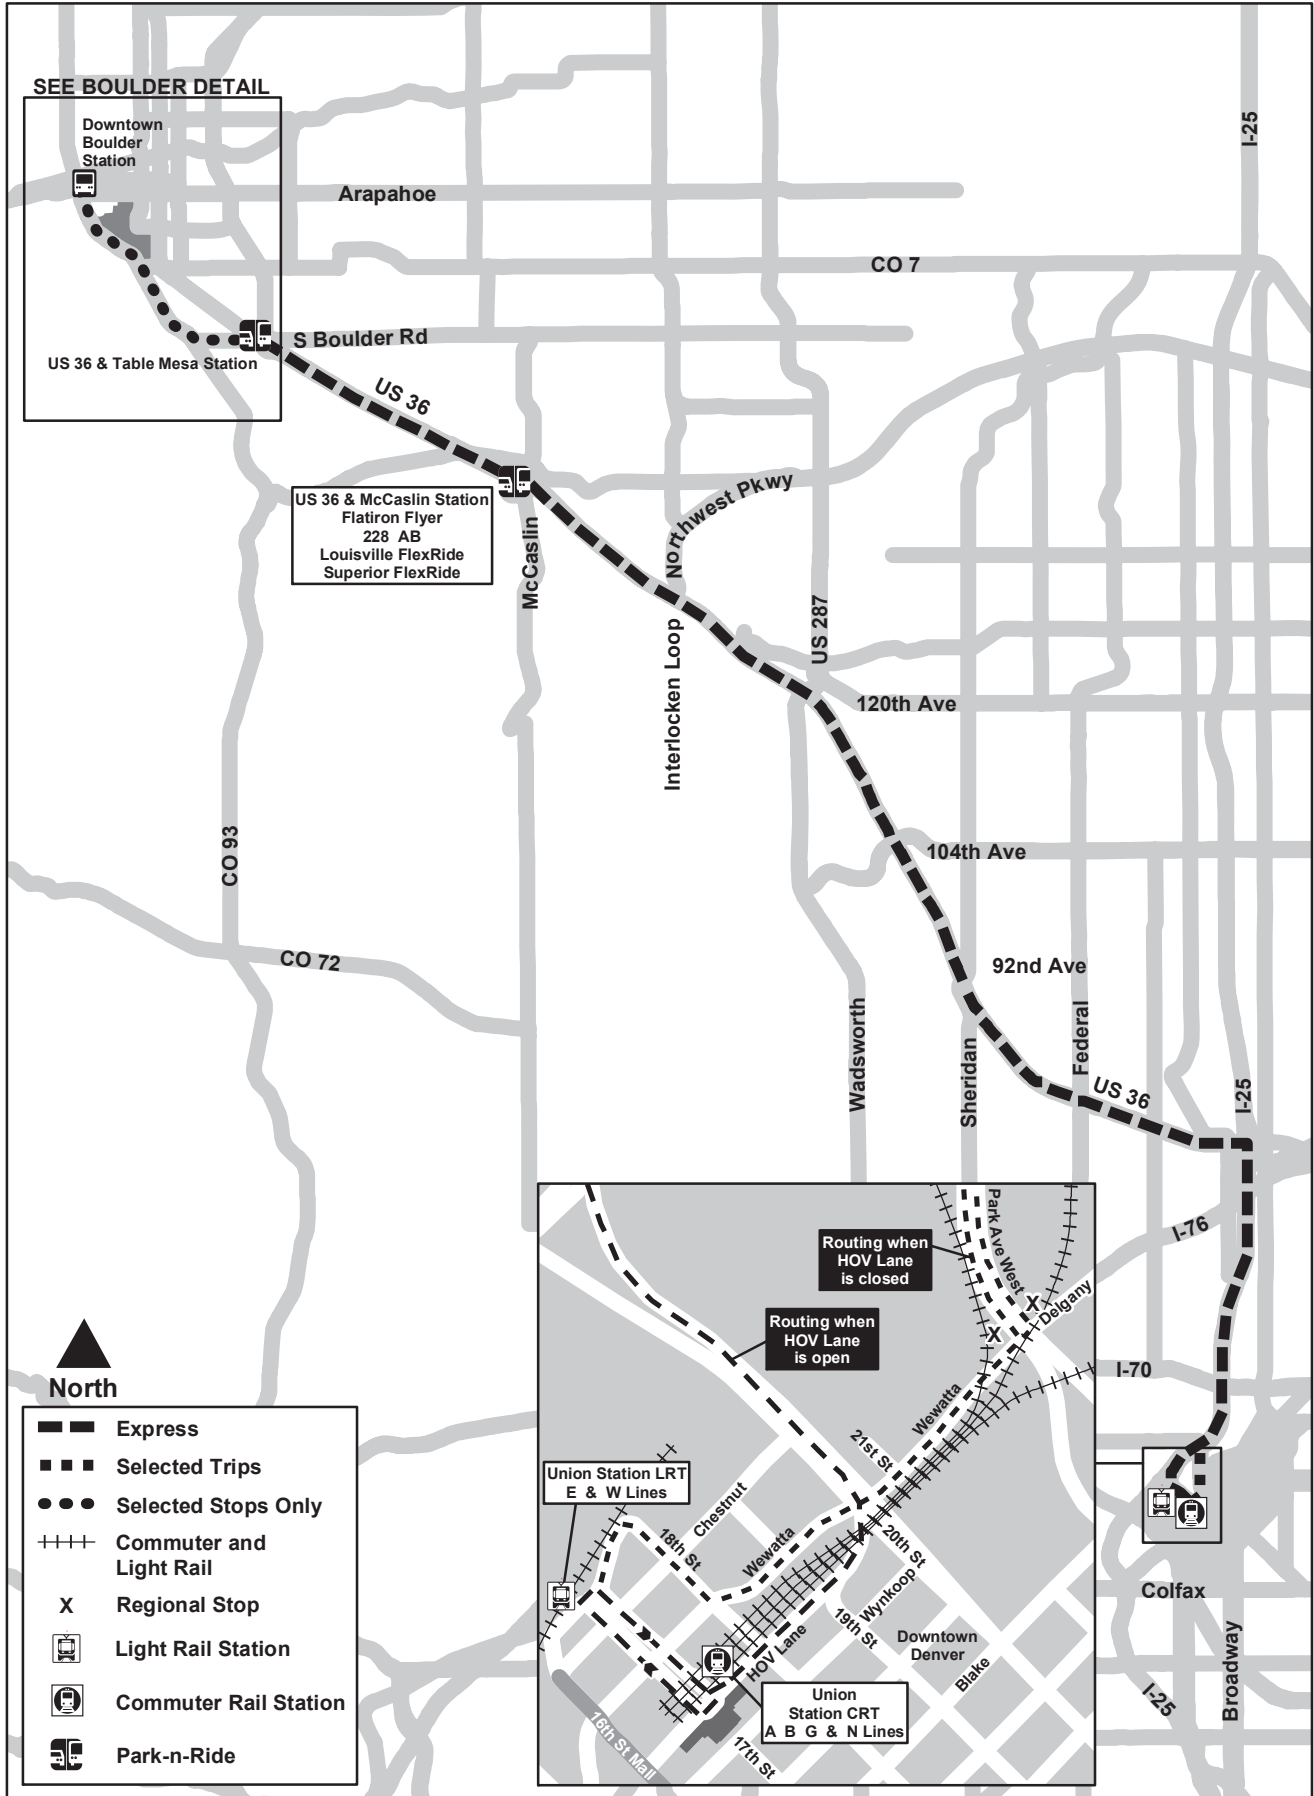

Route FF1 All US 36 Stations

Effective: 26 May 2024
Map Revised: 26 May 2024

Route FF2 Express US 36 Stations

Effective: 26 May 2024
Map Revised: 26 May 2024

Route FF3 Broomfield/Union Station

Effective: 26 May 2024
Map Revised: 26 May 2024

Route FF5 Boulder/Anschutz Medical Campus

Effective: 26 May 2024
Map Revised: 26 May 2024

North

-  Express
-  Selected Stops Only
-  Light Rail
-  Intersecting Routes
-  Regional Stop
-  Park-n-Ride
-  Station

Boulder Detail (Flatiron Flyer)

Effective: 28 May 2023
Map Revised: 28 May 2023