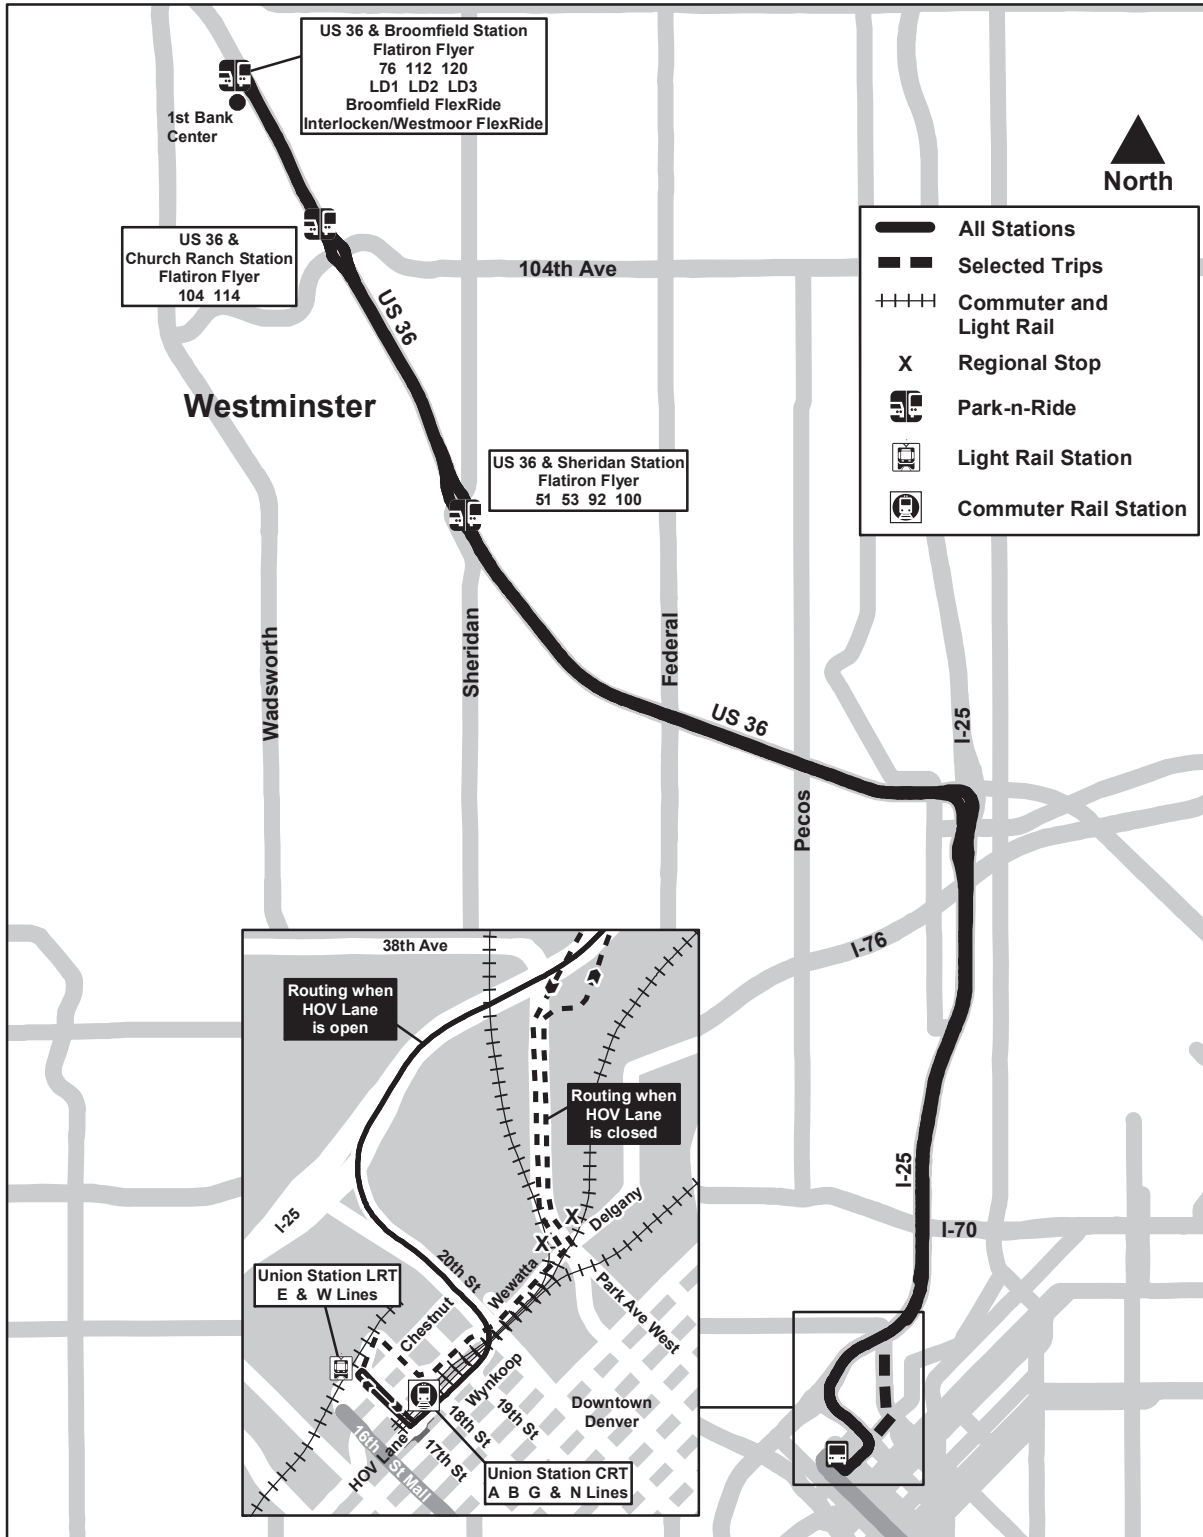

Route FF1 All US 36 Stations

Effective: 26 May 2024
Map Revised: 26 May 2024

Route FF2 Express US 36 Stations

Effective: 26 May 2024
Map Revised: 26 May 2024

Route FF3 Broomfield/Union Station

Effective: 26 May 2024
Map Revised: 26 May 2024

Route FF5 Boulder/Anschutz Medical Campus

Effective: 26 May 2024
Map Revised: 26 May 2024

North

-  Express
-  Selected Stops Only
-  Light Rail
-  Intersecting Routes
-  Regional Stop
-  Park-n-Ride
-  Station

Boulder Detail (Flatiron Flyer)

Effective: 28 May 2023
Map Revised: 28 May 2023