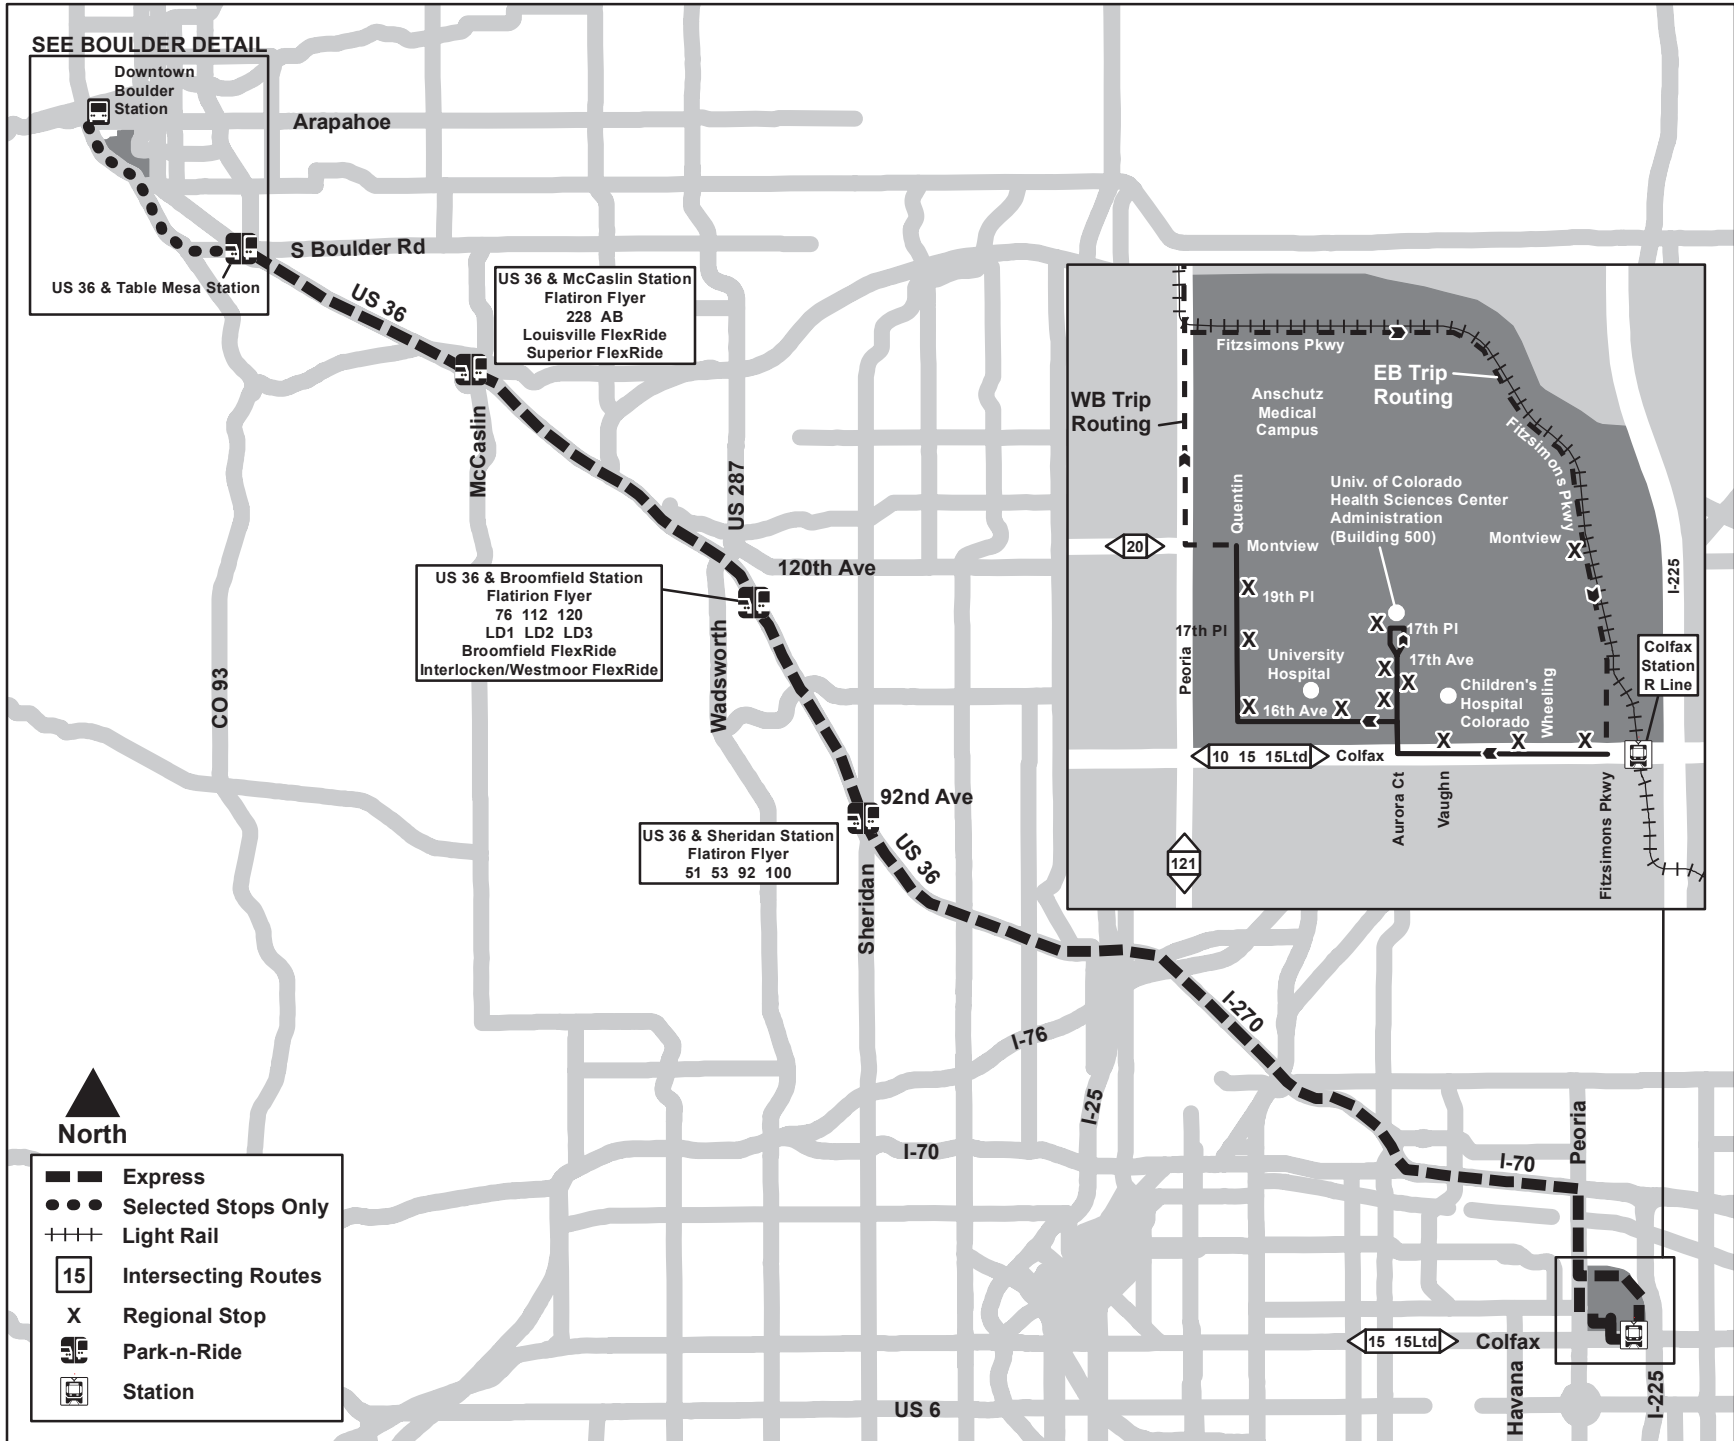

Route FF1 All US 36 Stations

Effective: 26 May 2024
Map Revised: 26 May 2024

Route FF2 Express US 36 Stations

Effective: 26 May 2024
Map Revised: 26 May 2024

Route FF3 Broomfield/Union Station

Effective: 26 May 2024
Map Revised: 26 May 2024

Route FF5 Boulder/Anschutz Medical Campus

Effective: 26 May 2024
Map Revised: 26 May 2024

North

-  Express
-  Selected Stops Only
-  Light Rail
-  Intersecting Routes
-  Regional Stop
-  Park-n-Ride
-  Station

Boulder Detail (Flatiron Flyer)

Effective: 28 May 2023
Map Revised: 28 May 2023