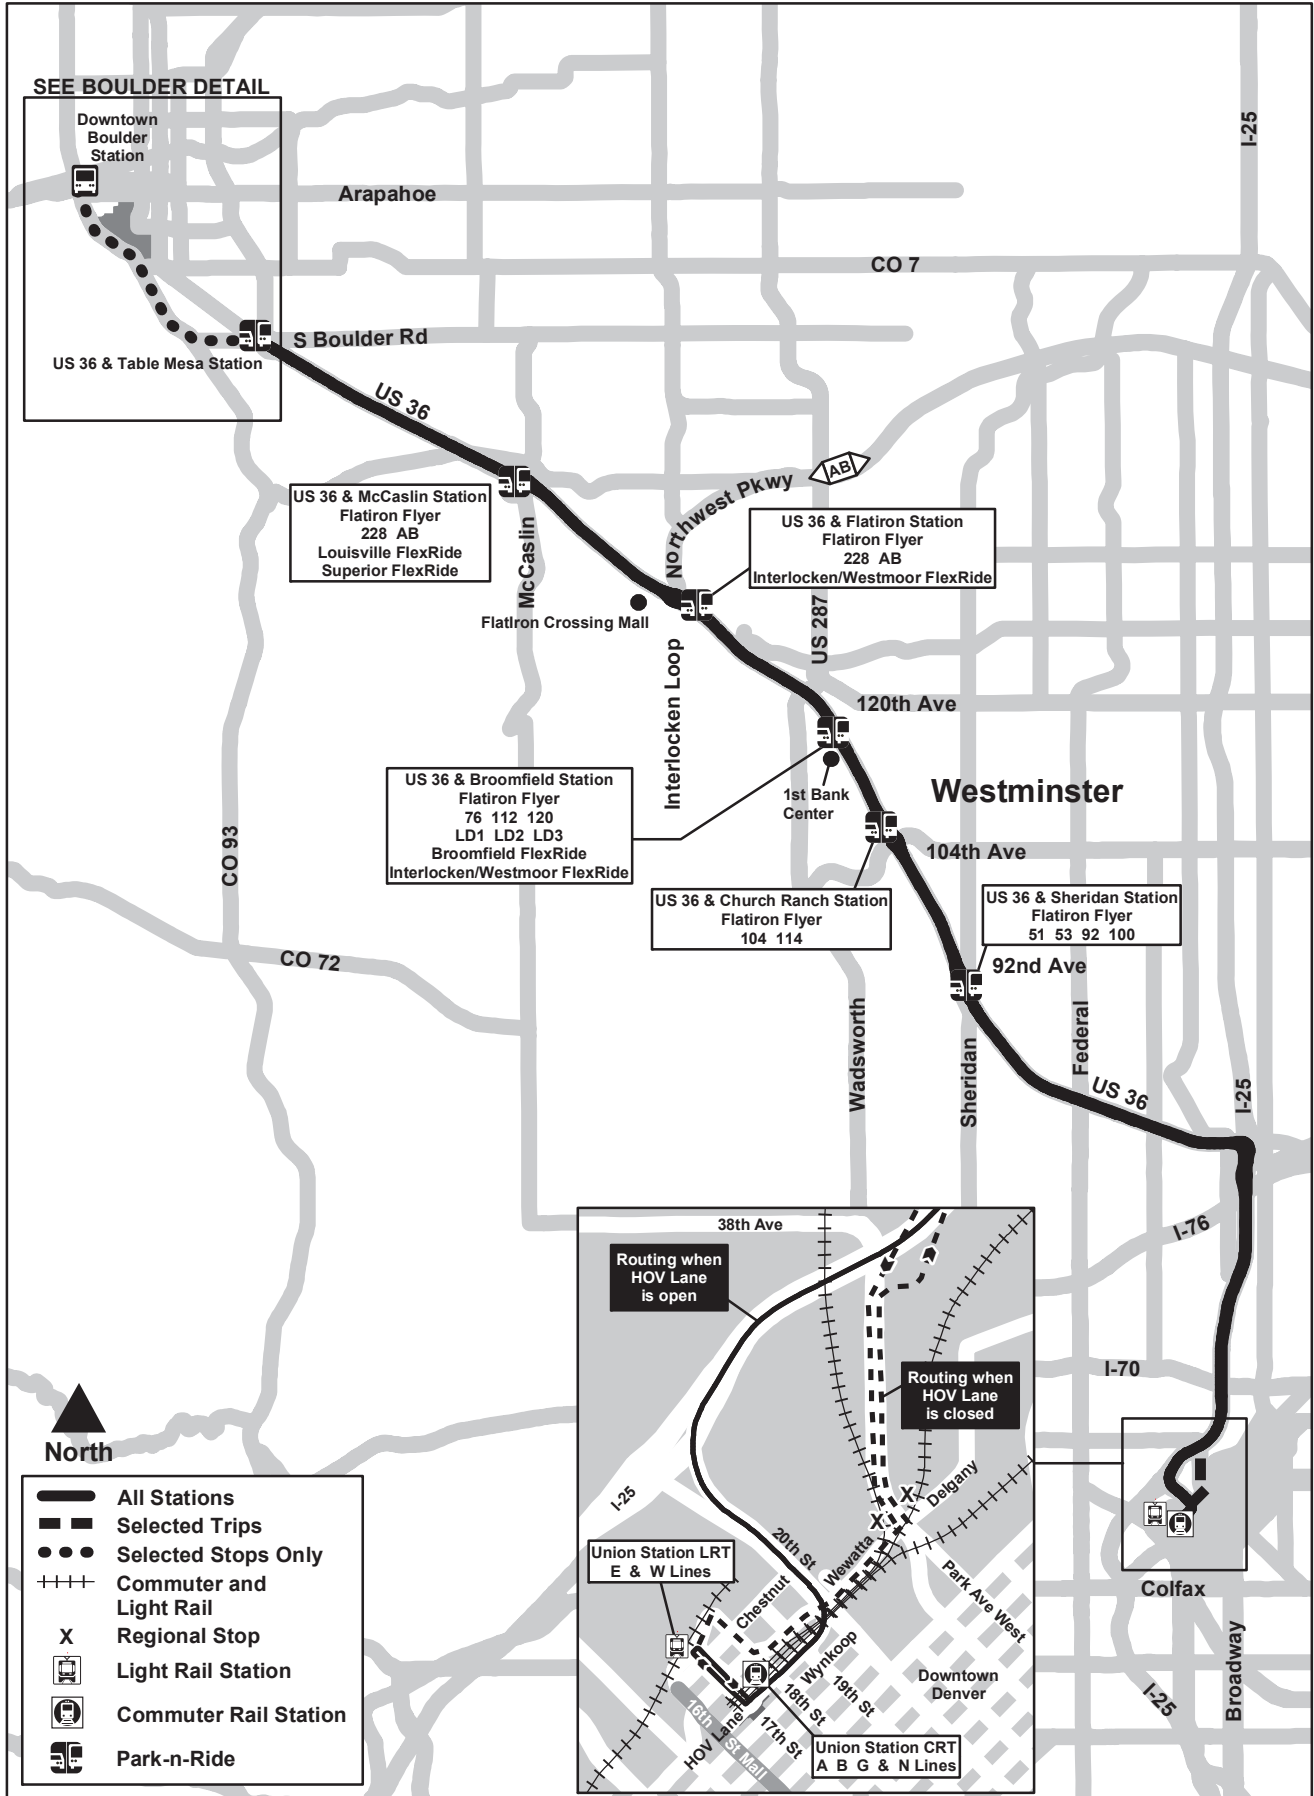

Route FF1 All US 36 Stations

Effective: 26 May 2024
Map Revised: 26 May 2024

Route FF2 Express US 36 Stations

Effective: 26 May 2024
Map Revised: 26 May 2024

Route FF3 Broomfield/Union Station

Effective: 26 May 2024
Map Revised: 26 May 2024

Route FF5 Boulder/Anschutz Medical Campus

Effective: 26 May 2024
Map Revised: 26 May 2024

North

-  Express
-  Selected Stops Only
-  Light Rail
-  Intersecting Routes
-  Regional Stop
-  Park-n-Ride
-  Station

Boulder Detail (Flatiron Flyer)

Effective: 28 May 2023
Map Revised: 28 May 2023