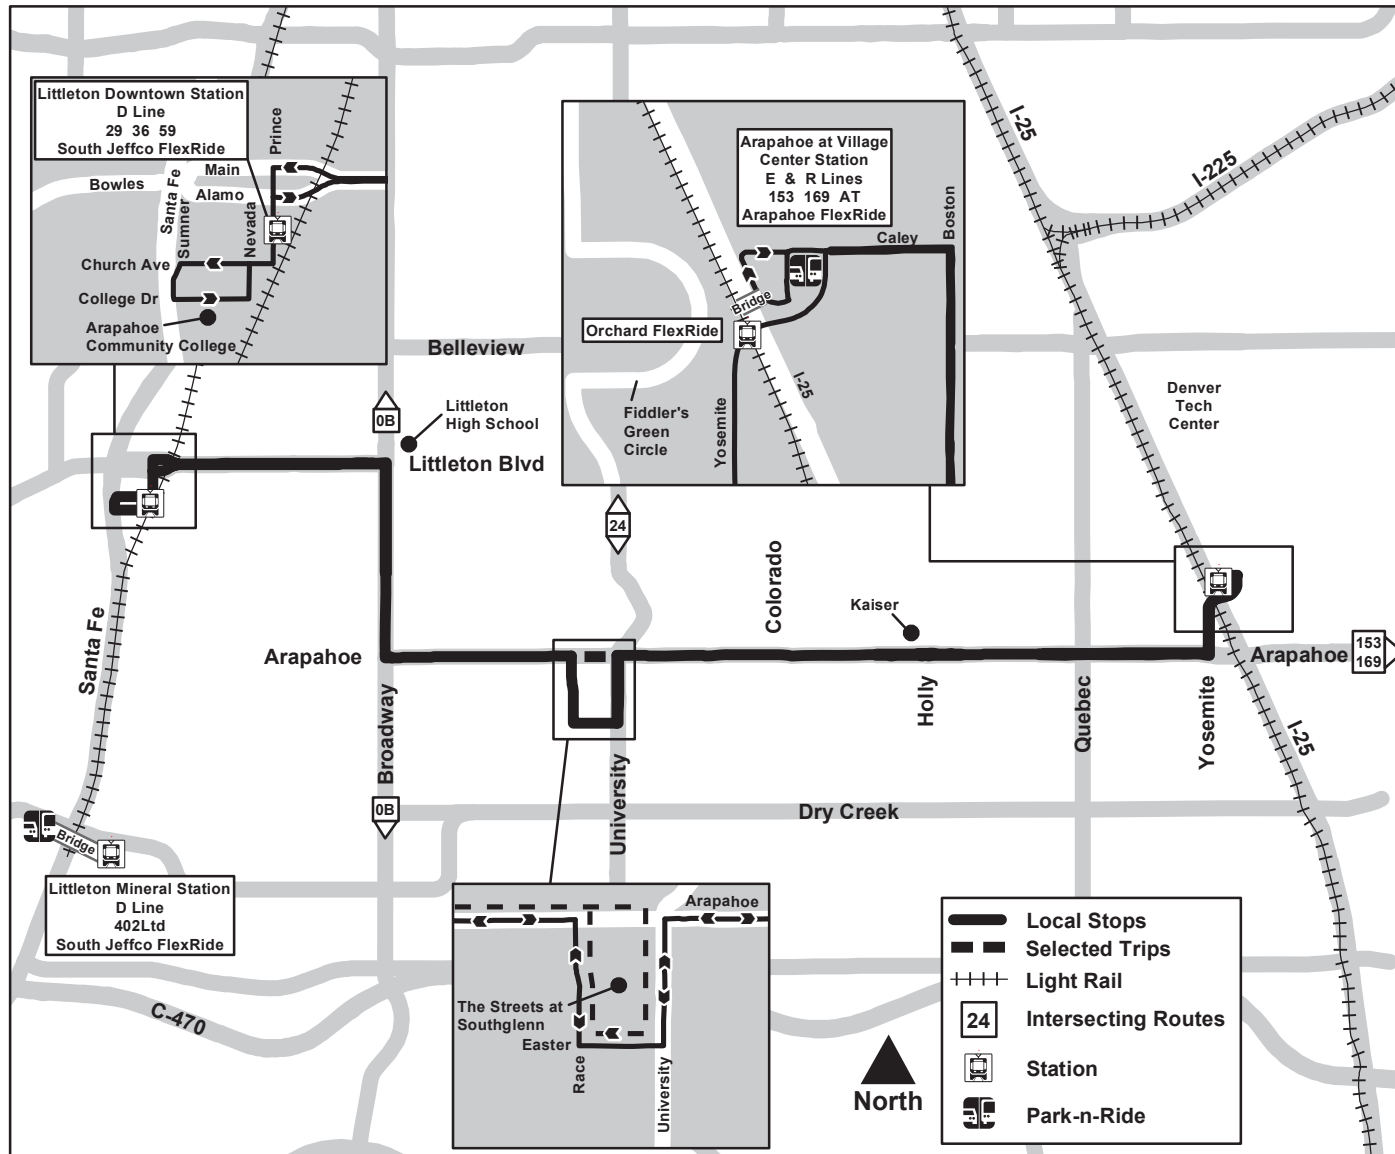

Route 66 Arapahoe Road

Effective: 29 September 2024
Map Revised: 29 September 2024

Littleton Downtown Station
D Line
29 36 59
South Jeffco FlexRide

Bowles
Main
Alamo
Nevada
Prince
Summer
Church Ave
College Dr
Arapahoe Community College

Arapahoe at Village Center Station
E & R Lines
153 169 AT
Arapahoe FlexRide

Orchard FlexRide
Fiddler's Green Circle
Yosemite
Bridge
Caley
Boston

The Streets at Southglenn
Easter
Race
University
Arapahoe

Local Stops
Selected Trips
Light Rail
24 Intersecting Routes
Station
Park-n-Ride