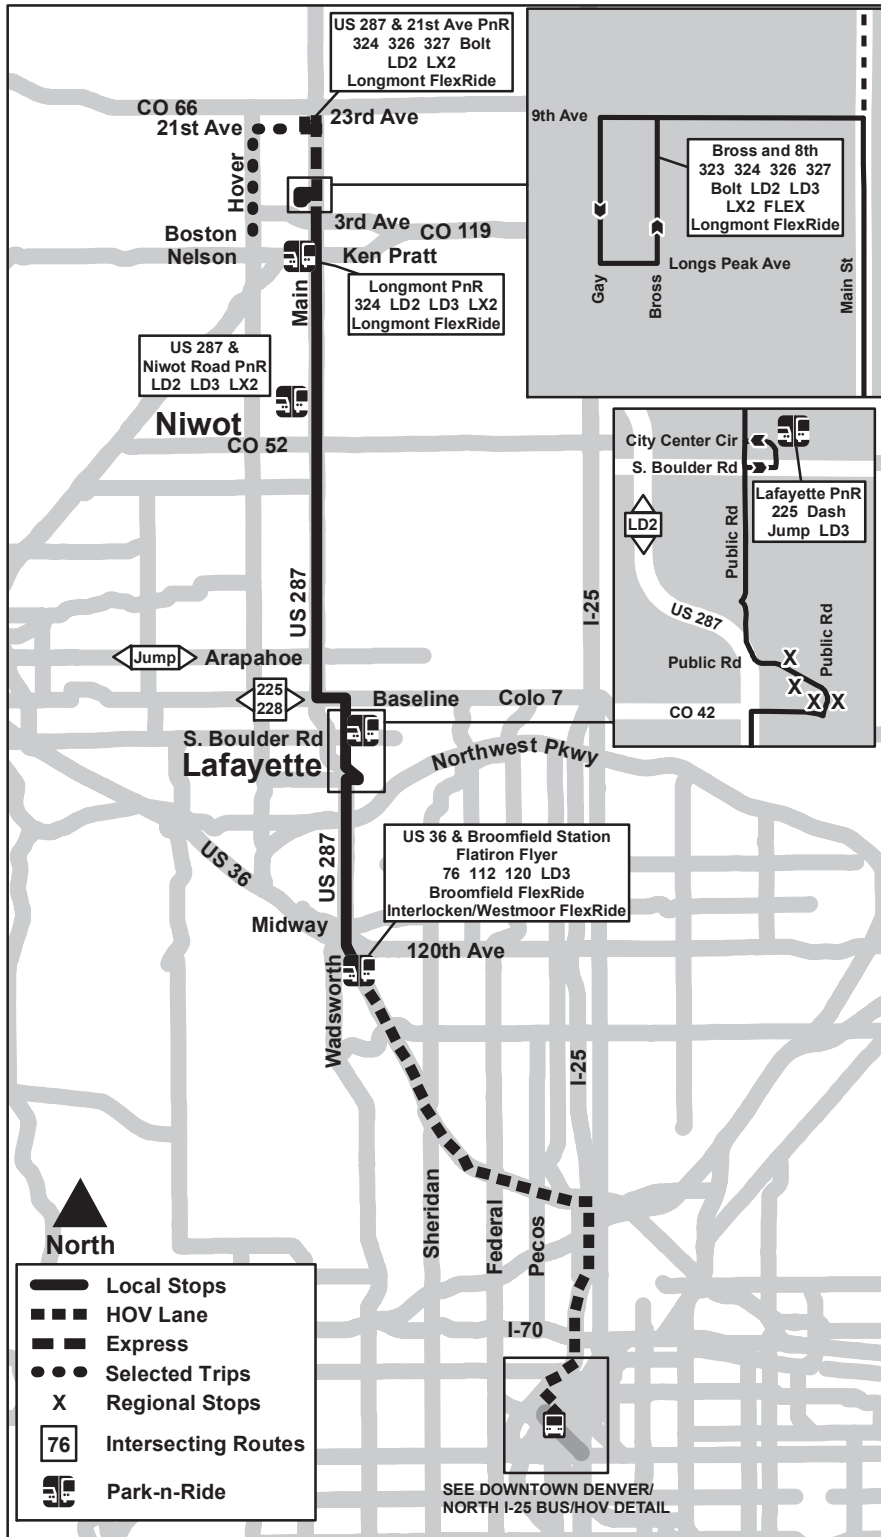

Route LD1 Longmont/Denver

Effective: 26 May 2024
Map Revised: 26 May 2024

Route LD3 Longmont/Broomfield

Effective: 26 May 2024
Map Revised: 26 May 2024