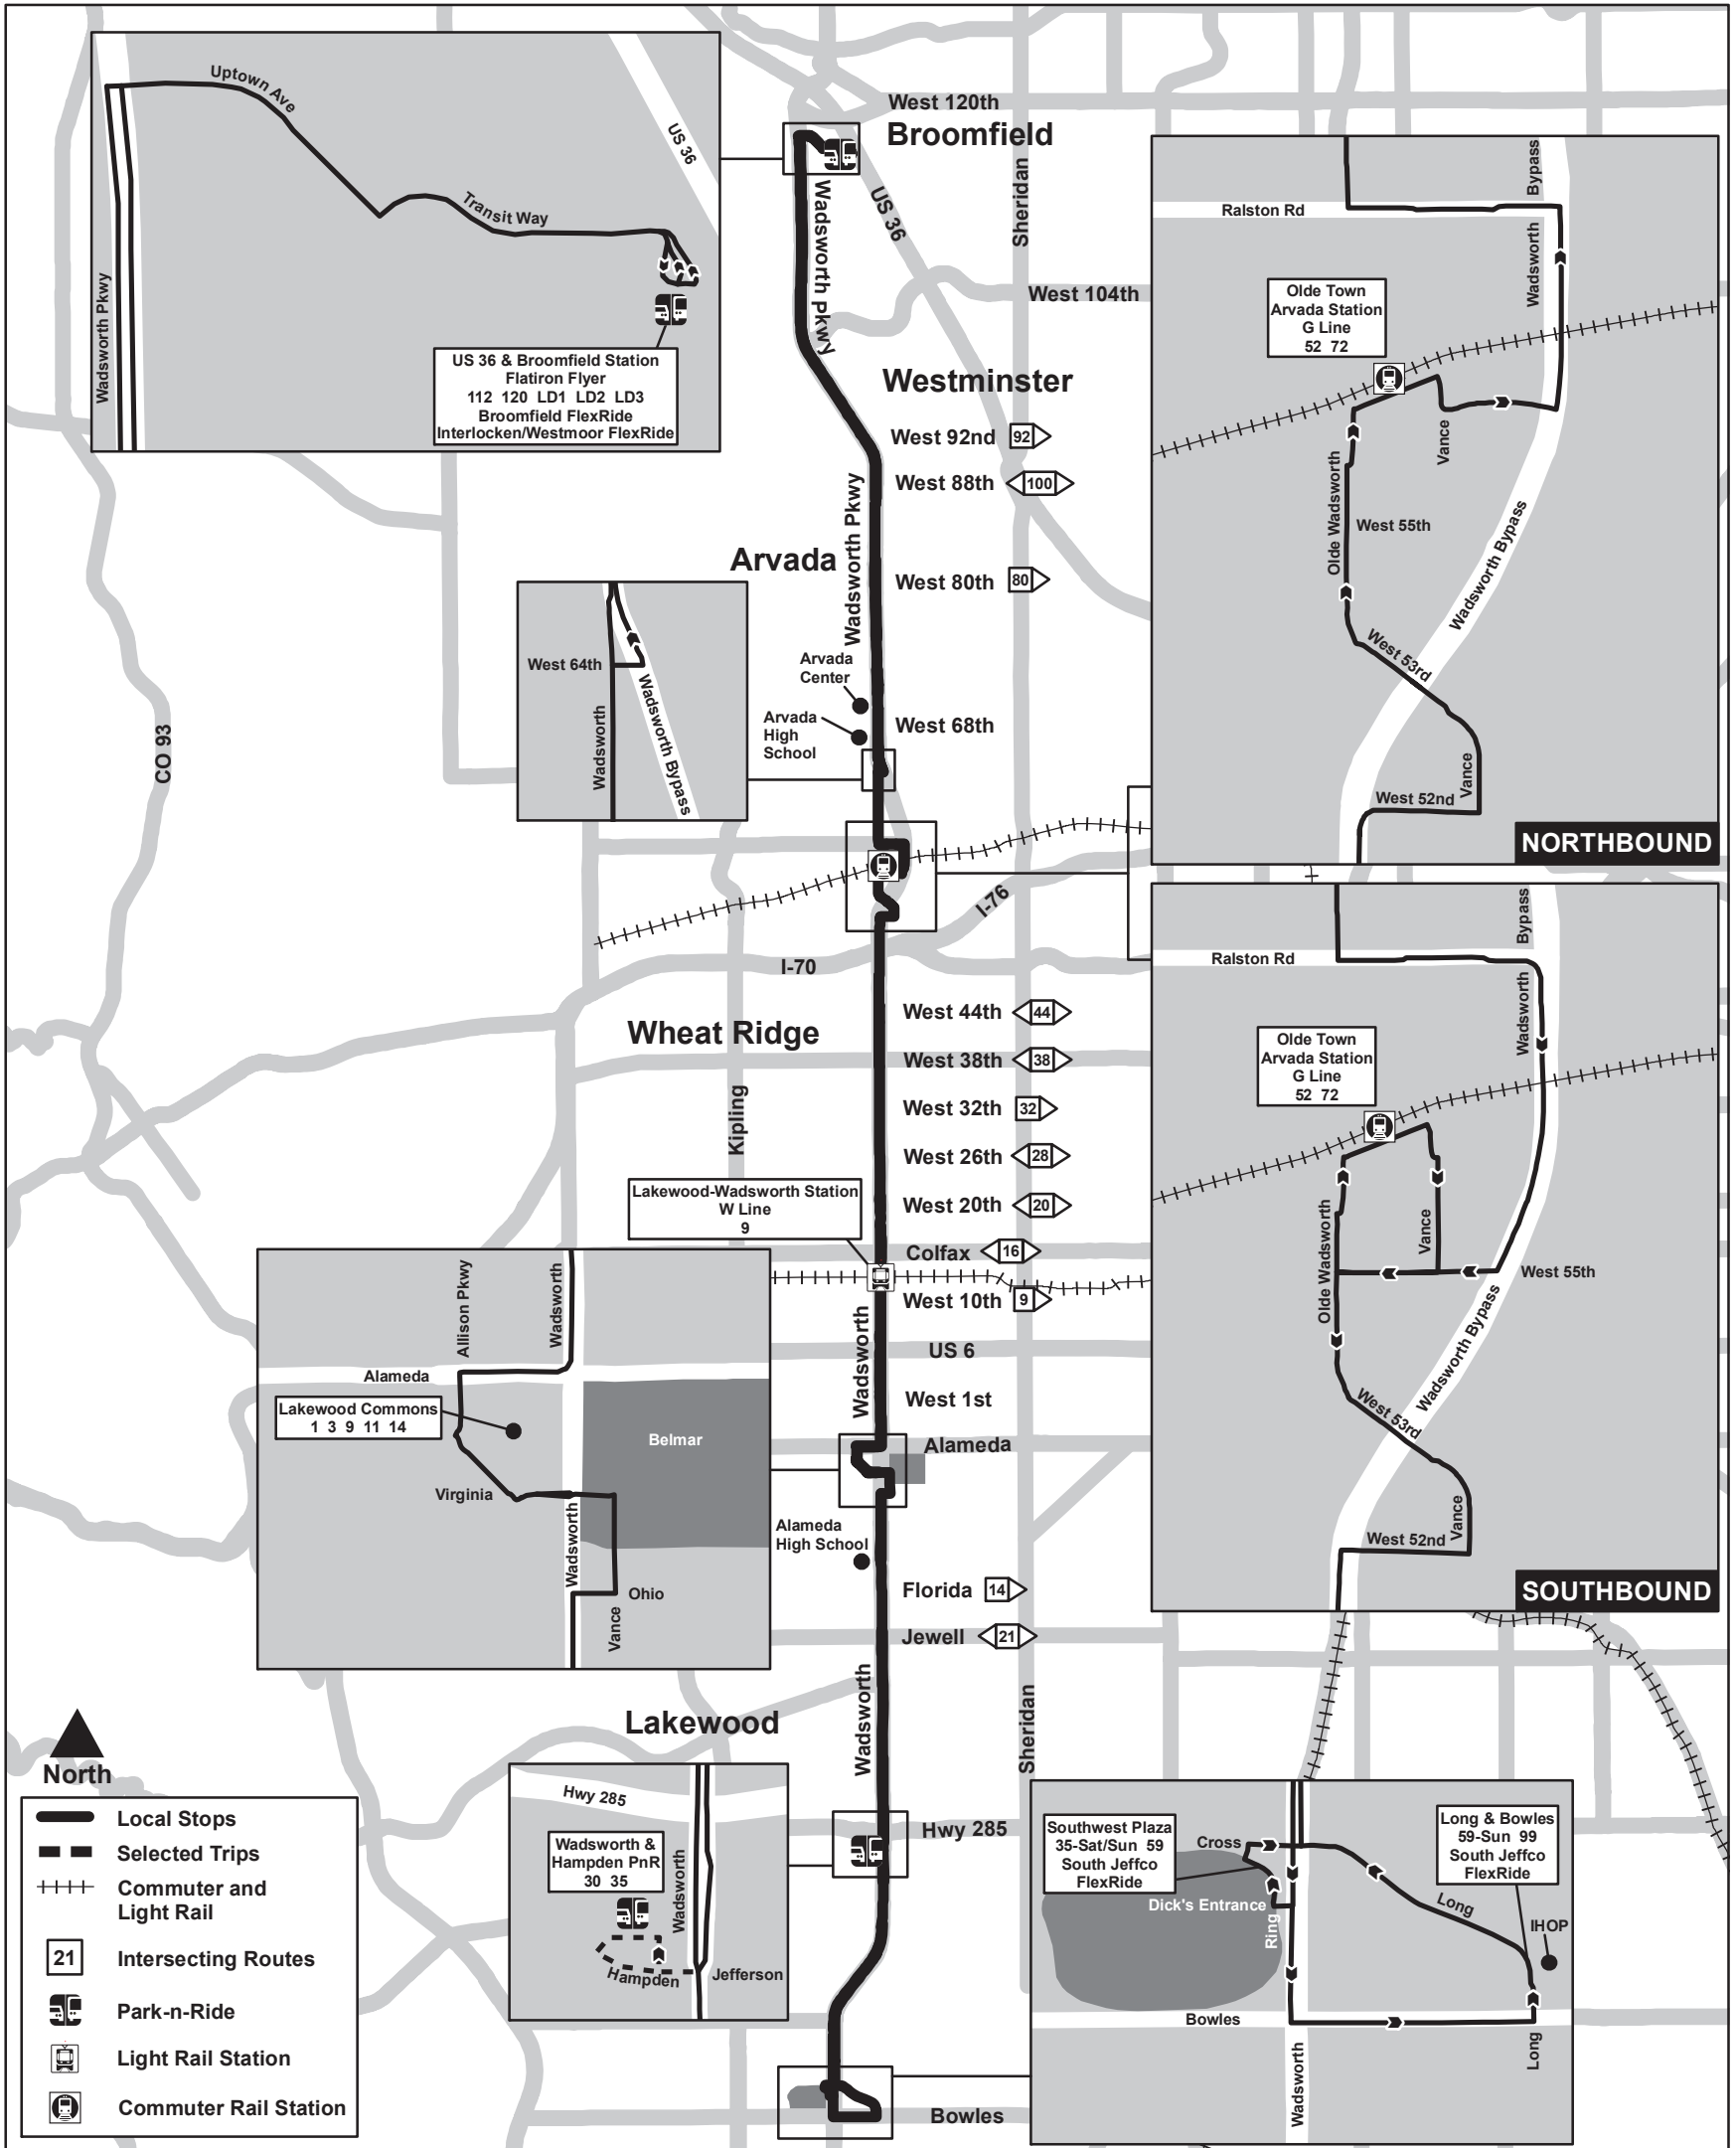

Route 76 Wadsworth Boulevard

Effective: 26 May 2024
Map Revised: 26 May 2024

North

- Local Stops
- Selected Trips
- Commuter and Light Rail
- Intersecting Routes
- Park-n-Ride
- Light Rail Station
- Commuter Rail Station