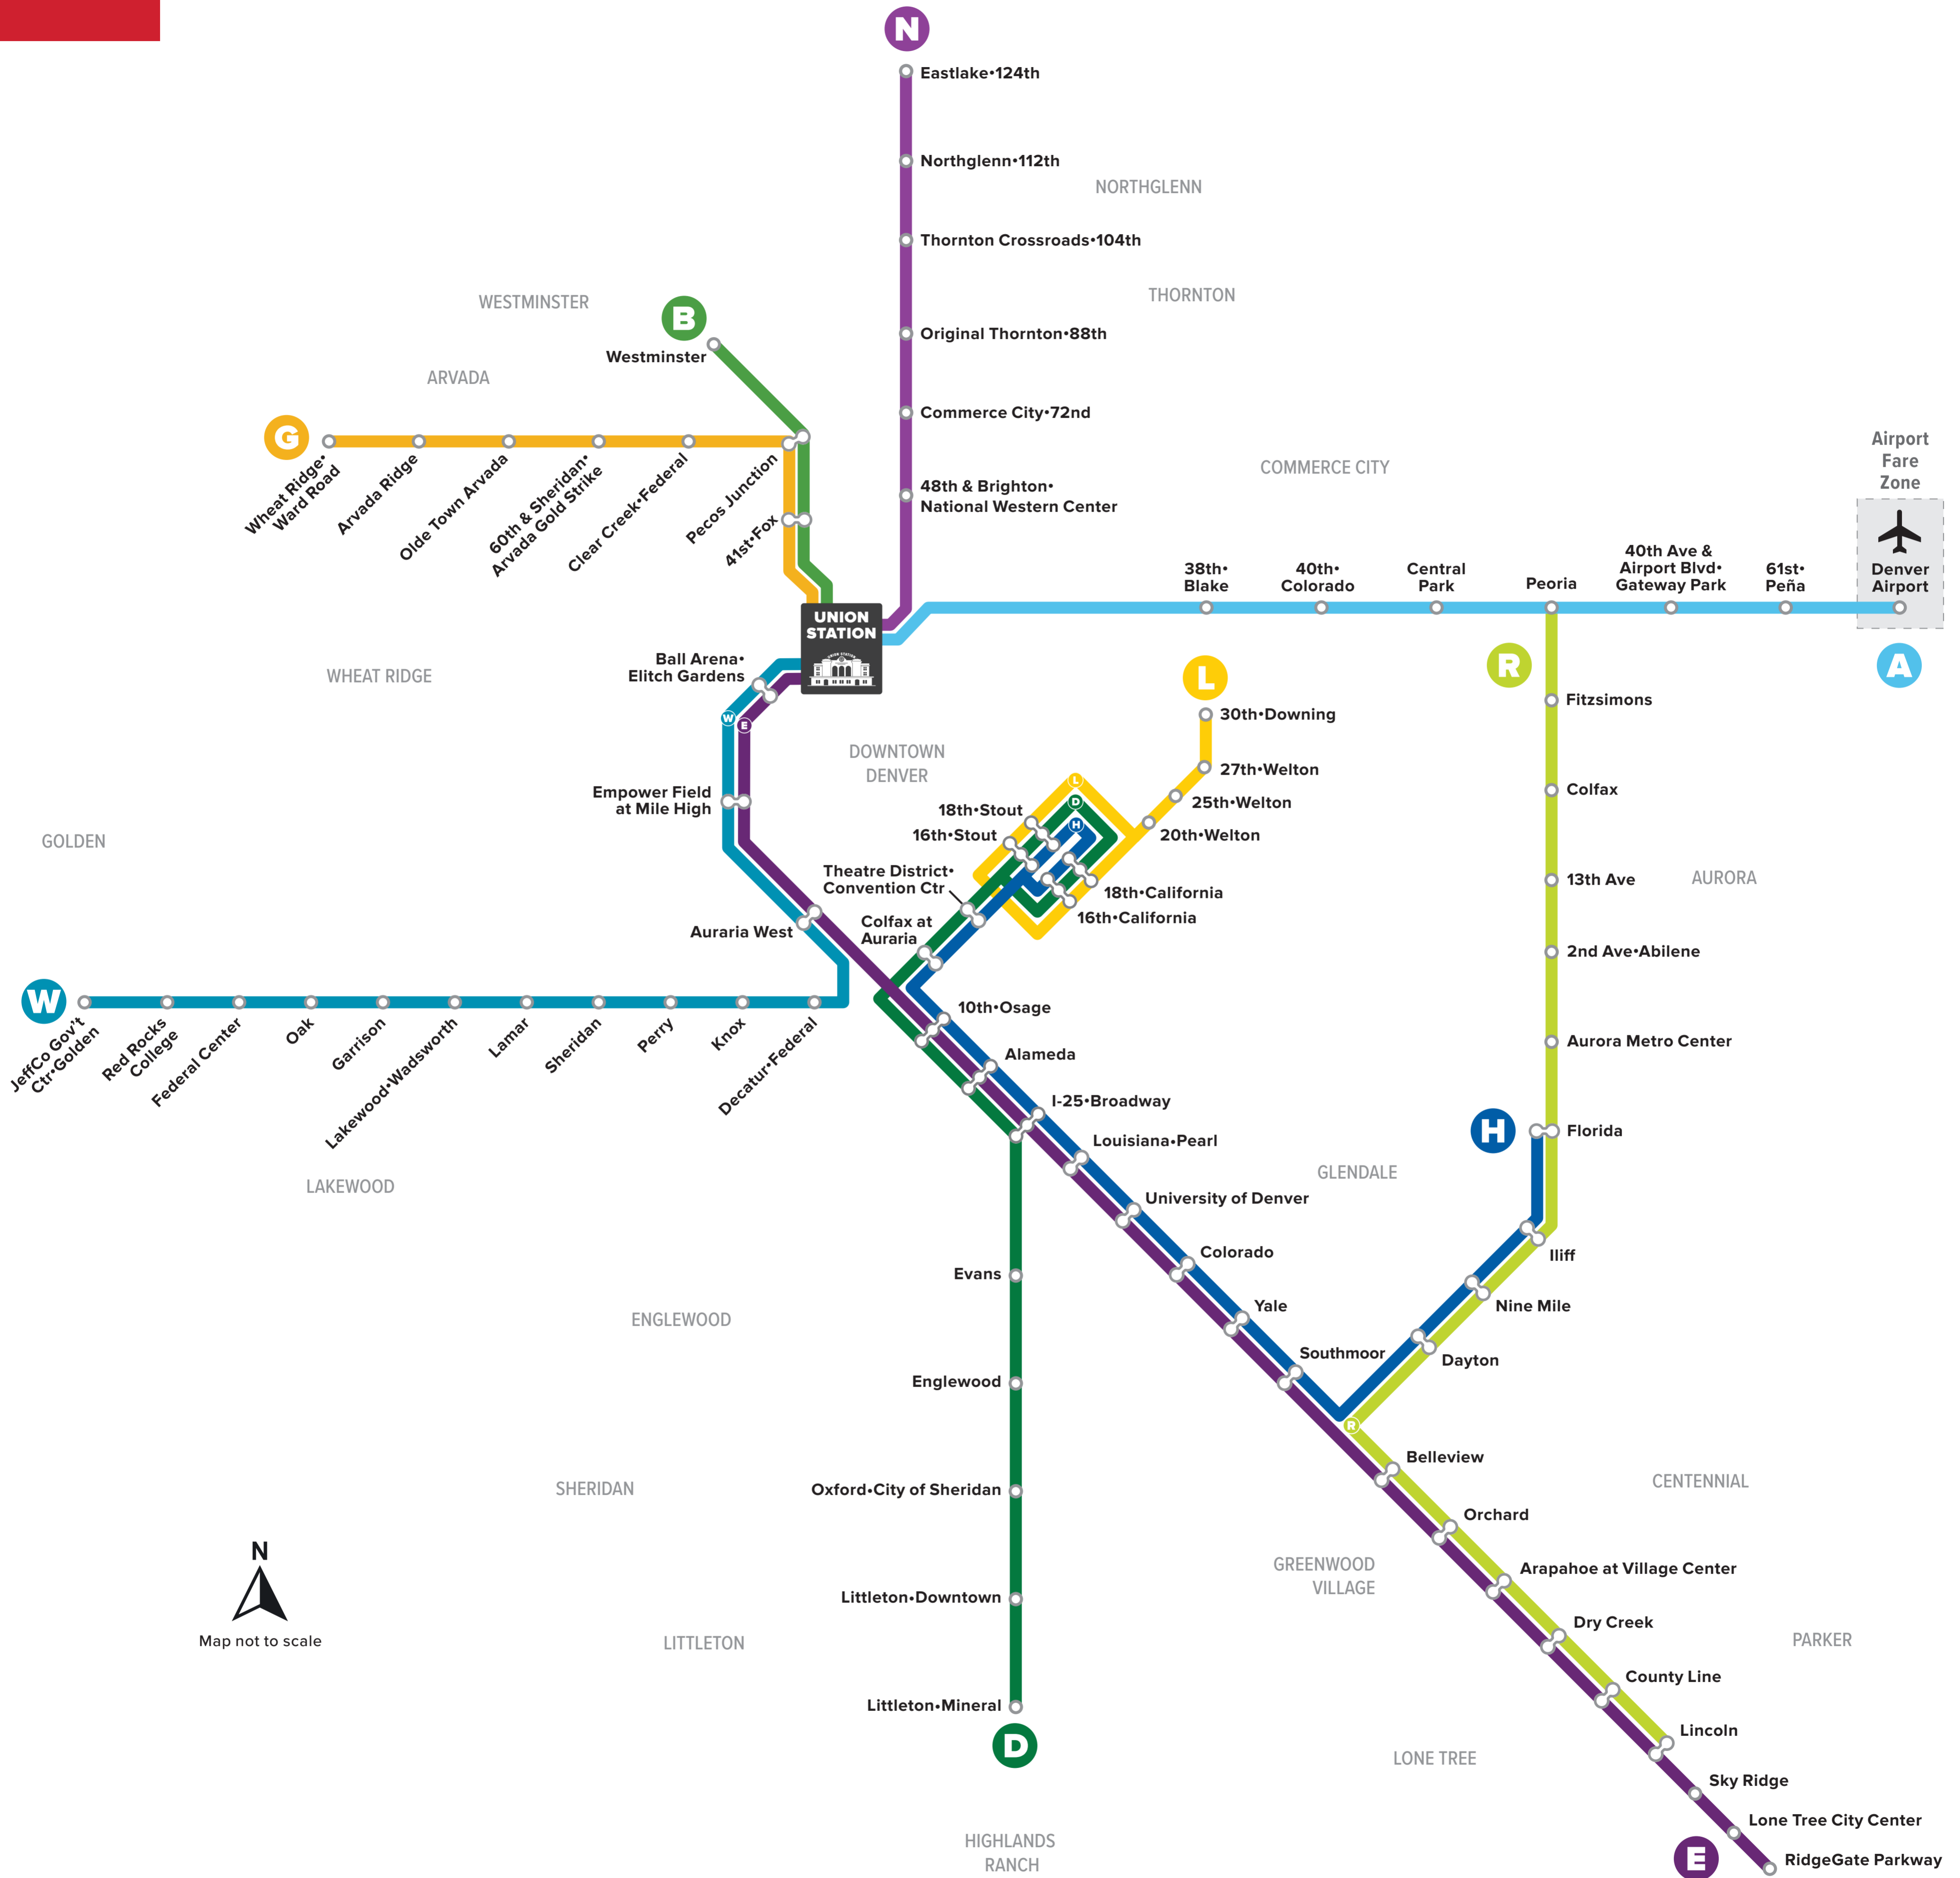

Rail Map

TRAIN LINES

A Union Station Denver Airport	D 18th-California Littleton-Mineral	G Union Station Wheat Ridge-Ward Road	L 16th-Stout 30th-Downing	R Peoria Lincoln
B Union Station Westminster	E Union Station RidgeGate Parkway	H 18th-California Florida	N Union Station Eastlake-124th	W Union Station JeffCo Gov't Ctr-Golden

STANDARD FARES

3-Hour Pass	\$2.75
Day Pass	\$5.50
Airport Day Pass	\$10.00
Monthly Pass	\$88.00

DISCOUNT FARES

(includes Airport Fare Zone)	
3-Hour Pass	\$1.35
Day Pass	\$2.70
Monthly Pass	\$27.00