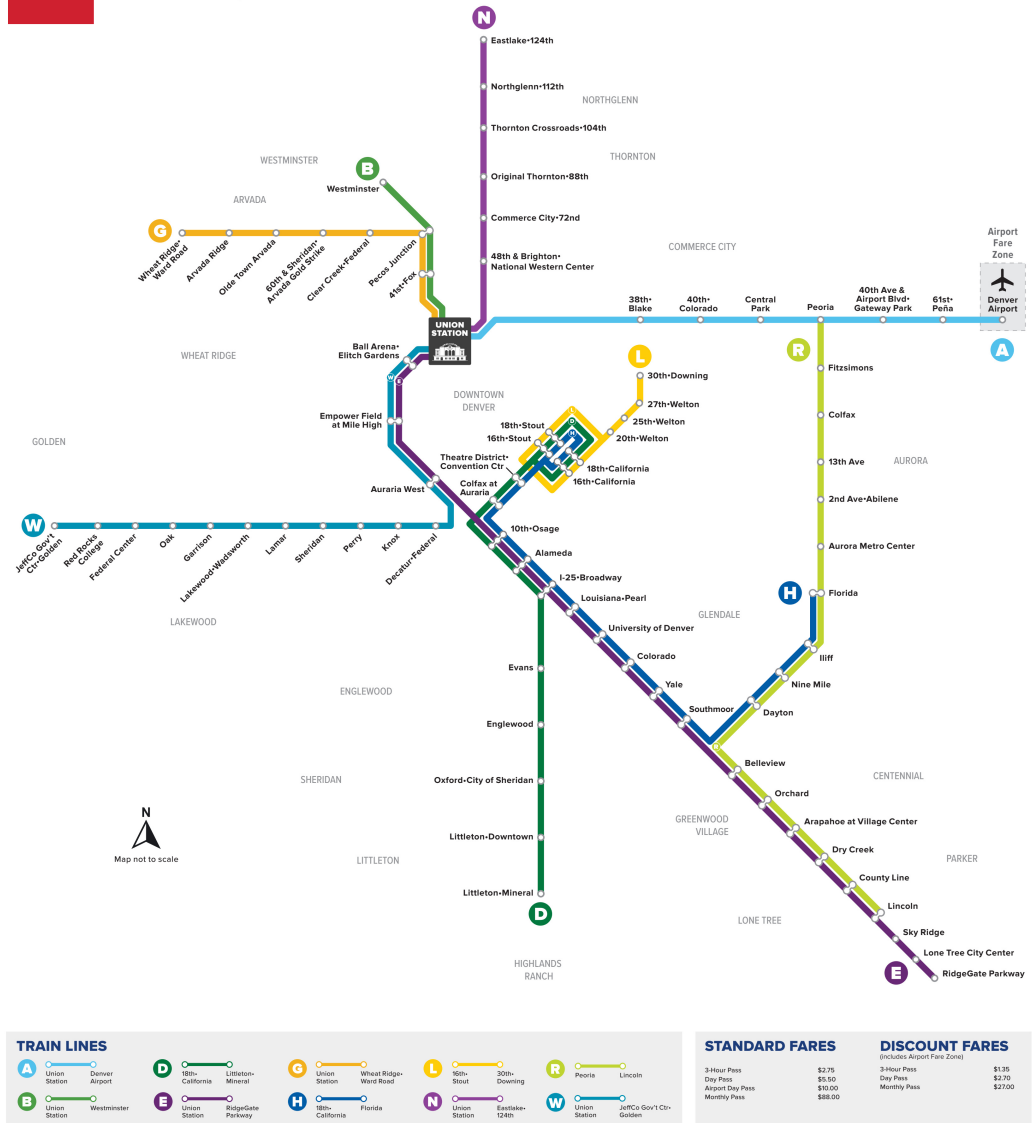

N

Union Station to Eastlake & 124th Station

RTD Rail Map

Legend

Holiday schedule

RTD services follow a Sunday/Holiday schedule on New Year's Day, Memorial Day, Independence Day, Labor Day, Thanksgiving Day, and Christmas Day

Denver Union Station Track 2

Stop / Station Name

05:26

AM

05:56

PM

Denver Union Station Track 2	48th & Brighton at NWC	Commerce City & 72nd	Original Thornton & 88th	Thornton Crossroads & 104th	Northglenn & 112th	Eastlake & 124th
05:26	05:34	05:40	05:44	05:48	05:51	05:56
05:56	06:04	06:10	06:14	06:18	06:21	06:26
06:26	06:34	06:40	06:44	06:48	06:51	06:56
06:56	07:04	07:10	07:14	07:18	07:21	07:26
07:26	07:34	07:40	07:44	07:48	07:51	07:56
07:56	08:04	08:10	08:14	08:18	08:21	08:26
08:26	08:34	08:40	08:44	08:48	08:51	08:56
08:56	09:04	09:10	09:14	09:18	09:21	09:26
09:26	09:34	09:40	09:44	09:48	09:51	09:56
09:56	10:04	10:10	10:14	10:18	10:21	10:26
10:26	10:34	10:40	10:44	10:48	10:51	10:56
10:56	11:04	11:10	11:14	11:18	11:21	11:26
11:26	11:34	11:40	11:44	11:48	11:51	11:56
11:56	12:04	12:10	12:14	12:18	12:21	12:26
12:26	12:34	12:40	12:44	12:48	12:51	12:56
12:56	01:04	01:10	01:14	01:18	01:21	01:26
01:26	01:34	01:40	01:44	01:48	01:51	01:56
01:56	02:04	02:10	02:14	02:18	02:21	02:26
02:26	02:34	02:40	02:44	02:48	02:51	02:56
02:56	03:04	03:10	03:14	03:18	03:21	03:26
03:26	03:34	03:40	03:44	03:48	03:51	03:56
03:56	04:04	04:10	04:14	04:18	04:21	04:26
04:26	04:34	04:40	04:44	04:48	04:51	04:56
04:56	05:04	05:10	05:14	05:18	05:21	05:26
05:26	05:34	05:40	05:44	05:48	05:51	05:56
05:56	06:04	06:10	06:14	06:18	06:21	06:26
06:26	06:34	06:40	06:44	06:48	06:51	06:56