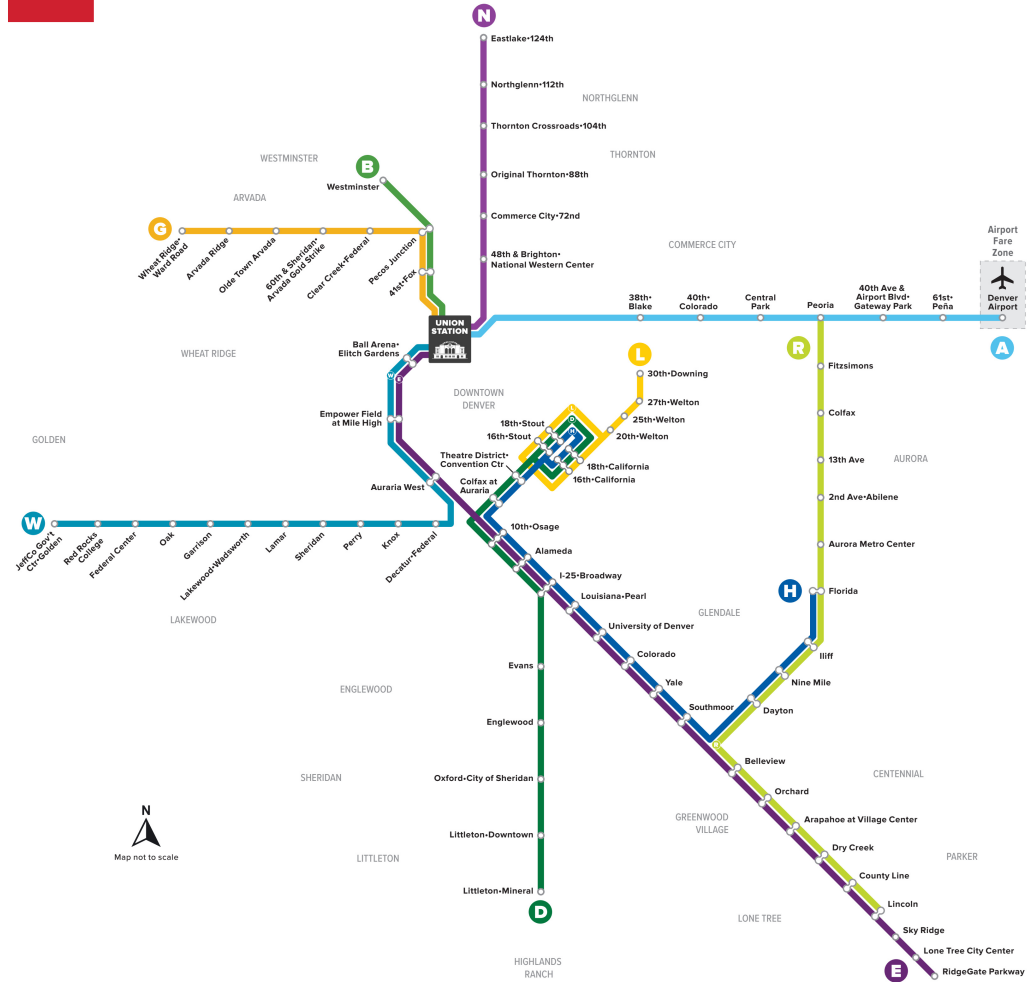

## Union Station to RidgeGate Parkway Station

### Rail Map

#### TRAIN LINES

- A** Union Station - Denver Airport
- D** 18th - Littleton - Mineral
- G** Union Station - Wheat Ridge - Ward Road
- L** 16th - Stout - 30th - Downing
- R** Peoria - Lincoln
- B** Union Station - Westminster
- E** Union Station - RidgeGate Parkway
- H** 18th - Florida
- N** Union Station - Eastlake - 124th
- W** Union Station - JitPCA Gov't Ctr - Golden

### Holiday schedule

RTD services follow a Sunday/Holiday schedule on New Year's Day, Memorial Day, Independence Day, Labor Day, Thanksgiving Day, and Christmas Day