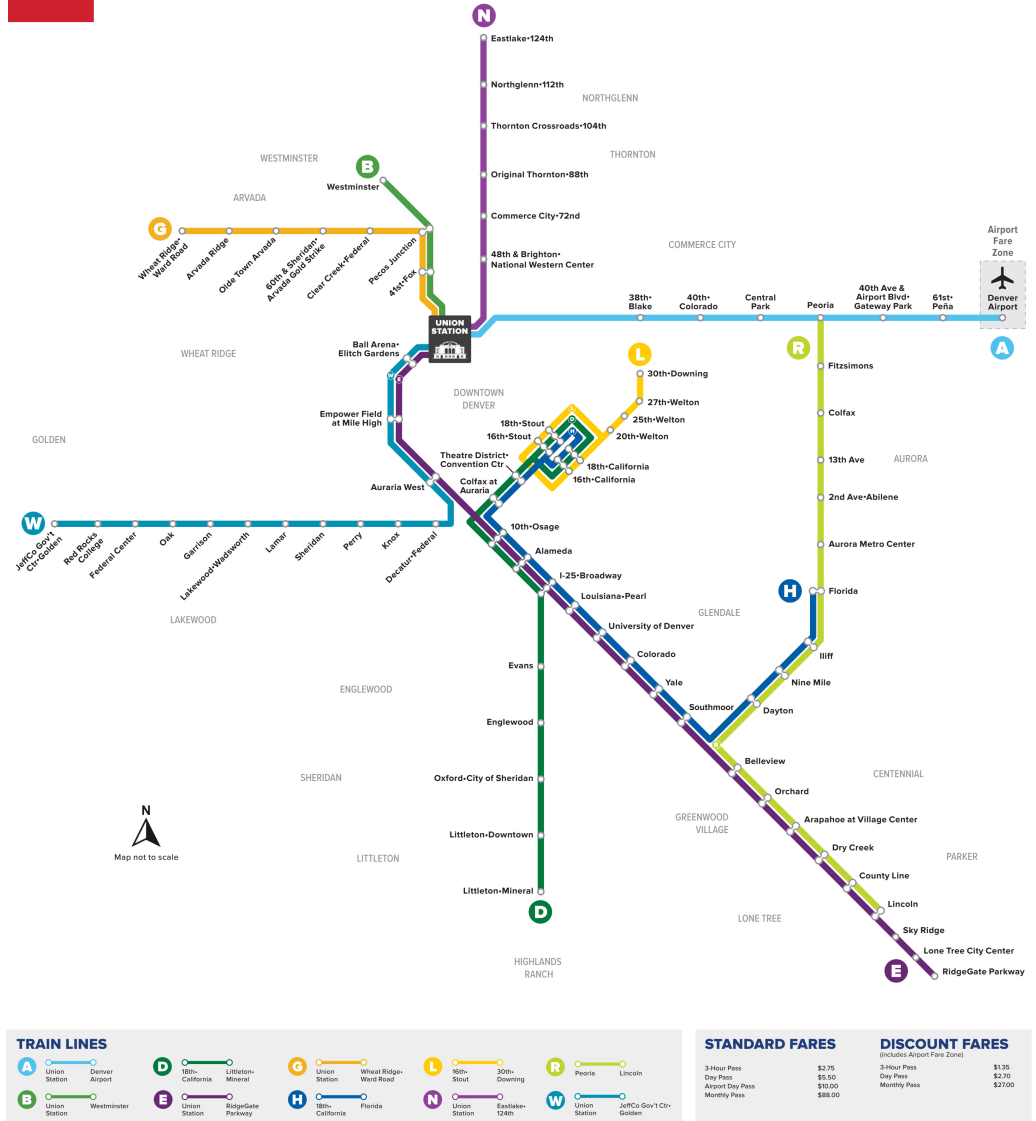

W

Union Station to Jefferson County Government Center-Golden Station

Rail Map

TRAIN LINES	
A Union Station - Denver Airport	D 18th-Columbia - Littleton-Mineral
B Union Station - Westminster	E Union Station - RidgeGate Parkway
C Union Station - Wheat Ridge/Wood Road	H 18th-Columbia - Florida
L 18th-Columbia - 30th-Downing	N Union Station - Eastlake-124th
R Peoria - Lincoln	W Union Station - JeffCo Gov't Ctr-Golden

Holiday schedule

RTD services follow a Sunday/Holiday schedule on New Year's Day, Memorial Day, Independence Day, Labor Day, Thanksgiving Day, and Christmas Day

Legend

Jefferson County...	Stop / Station...
05:50	AM
06:20	PM

Union Station T12	Ball Arena - Elich Gardens Station	Empower Field at Mile High Station	Auraria West Station	Decatur - Federal Station	Knox Station	Perry Station	Sheridan Station	Lamar Station	Lakewood-Wadsworth Station	Garrison Station	Oak Station	Federal Center Station	Red Rocks College Station	Jefferson County Government Center - Golden Station	
11:25	11:27	11:29	11:31	11:35	11:37	11:39	11:41	11:43	11:45	11:48	11:51	11:55	11:59	12:04	
11:55	11:57	11:59	12:01	12:05	12:07	12:09	12:11	12:13	12:15	12:18	12:21	12:25	12:29	12:34	
12:25	12:27	12:29	12:31	12:35	12:37	12:39	12:41	12:43	12:45	12:48	12:51	12:55	12:59	01:04	
12:55	12:57	12:59	01:01	01:05	01:07	01:09	01:11	01:13	01:15	01:18	01:21	01:25	01:29	01:34	
01:25	01:27	01:29	01:31	01:35	01:37	01:39	01:41	01:43	01:45	01:48	01:51	01:55	01:59	02:04	
01:55	01:57	01:59	02:01	02:05	02:07	02:09	02:11	02:13	02:15	02:18	02:21	02:25	02:29	02:34	