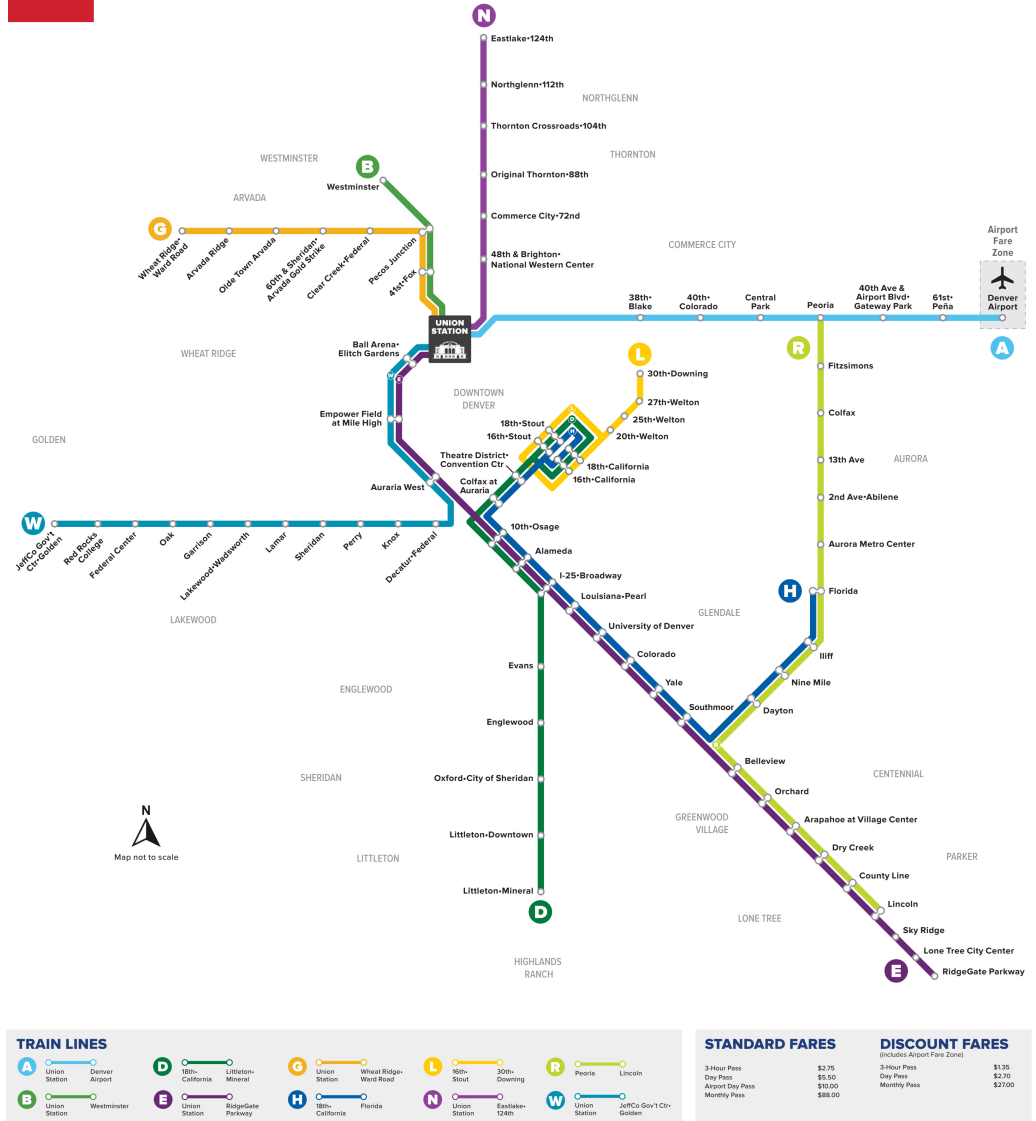

R

Lincoln Station to Peoria Station

Rail Map

Holiday schedule

RTD services follow a Sunday/Holiday schedule on New Year's Day, Memorial Day, Independence Day, Labor Day, Thanksgiving Day, and Christmas Day

Lincoln Station	County Line Station	Dry Creek Station	Arapahoe at Village Center	Orchard Station	Belleview Stn (Nb)	Dayton Station	Nine Mile Station	Iliff Station	Florida Station	Aurora Metro Center Stn	2nd & Abilene Station	13th Avenue Station	Colfax Station	Fitzsimons Station	Peoria Station
07:43	07:46	07:48	07:51	07:53	07:56	08:00	08:03	08:07	08:10	08:18	08:22	08:25	08:28	08:31	08:36
08:13	08:16	08:18	08:21	08:23	08:26	08:30	08:33	08:37	08:40	08:48	08:52	08:55	08:58	09:01	09:06
08:43	08:46	08:48	08:51	08:53	08:56	09:00	09:03	09:07	09:10	09:18	09:22	09:25	09:28	09:31	09:36
09:13	09:16	09:18	09:21	09:23	09:26	09:30	09:33	09:37	09:40	09:48	09:52	09:55	09:58	10:01	10:06
09:43	09:46	09:48	09:51	09:53	09:56	10:00	10:03	10:07	10:10	10:18	10:22	10:25	10:28	10:31	10:36
10:13	10:16	10:18	10:21	10:23	10:26	10:30	10:33	10:37	10:40	10:48	10:52	10:55	10:58	11:01	11:06
10:43	10:46	10:48	10:51	10:53	10:56	11:00	11:03	11:07	11:10	11:18	11:22	11:25	11:28	11:31	11:36
11:13	11:16	11:18	11:21	11:23	11:26	11:30	11:33	11:37	11:40	11:48	11:52	11:55	11:58	12:01	12:06