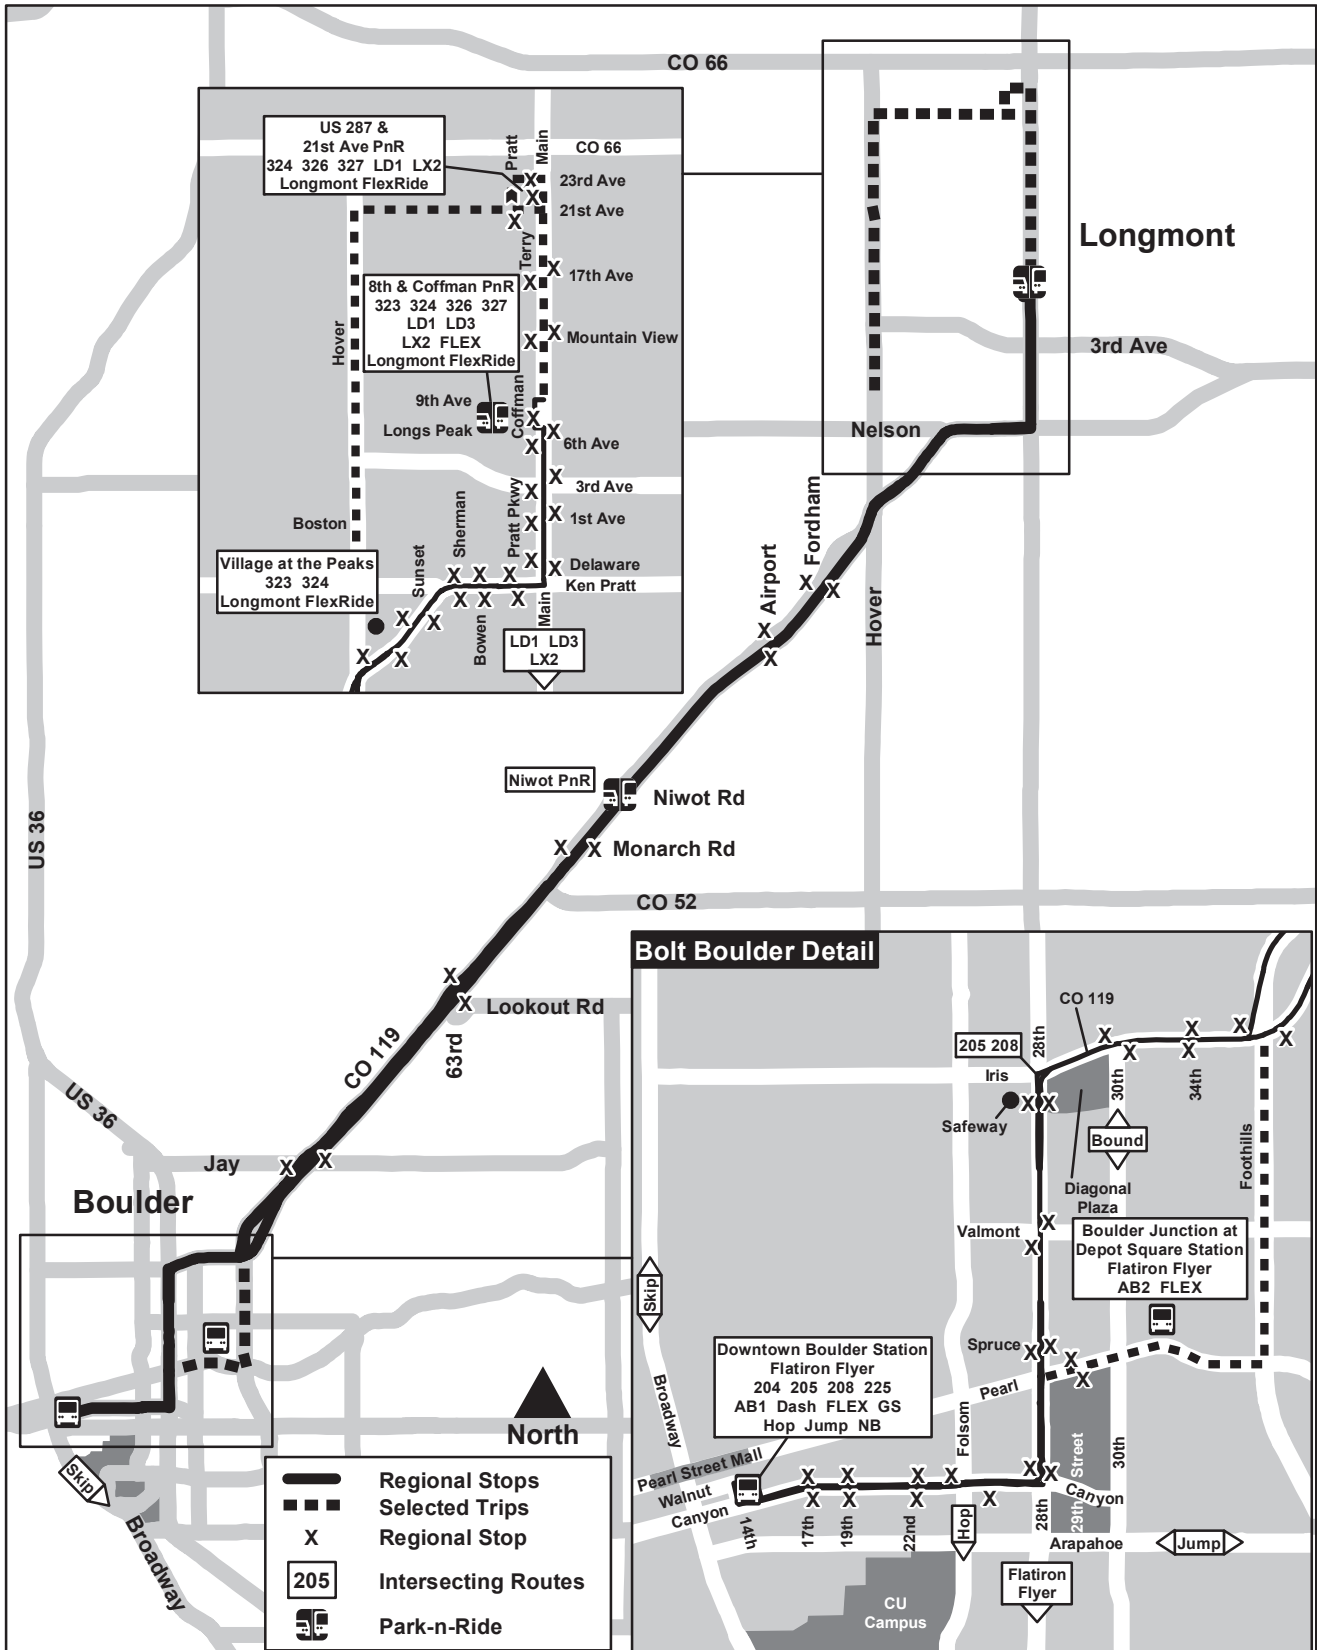

Route BOLT Boulder / Longmont

Effective: 31 August 2025
Map Revised: 31 August 2025

US 287 & 21st Ave PnR
324 326 327 LD1 LX2
Longmont FlexRide

8th & Coffman PnR
323 324 326 327
LD1 LD3
LX2 FLEX
Longmont FlexRide

Village at the Peaks
323 324
Longmont FlexRide

LD1 LD3 LX2

Bolt Boulder Detail

205 208
Iris
Safeway
Valmont
Spruce
Pearl
Folsom
28th
28th
28th
Canyon
Arapahoe

CO 119
28th
30th
34th
FootHills

Bound

Diagonal Plaza
Boulder Junction at Depot Square Station
Flatiron Flyer
AB2 FLEX

Downtown Boulder Station
Flatiron Flyer
204 205 208 225
AB1 Dash FLEX GS
Hop Jump NB

Pearl Street Mall
Walnut
Canyon
14th
17th
19th
22nd
Hop
Flatiron Flyer

CU Campus

Jump

- Regional Stops
- Selected Trips
- Regional Stop
- Intersecting Routes
- Park-n-Ride