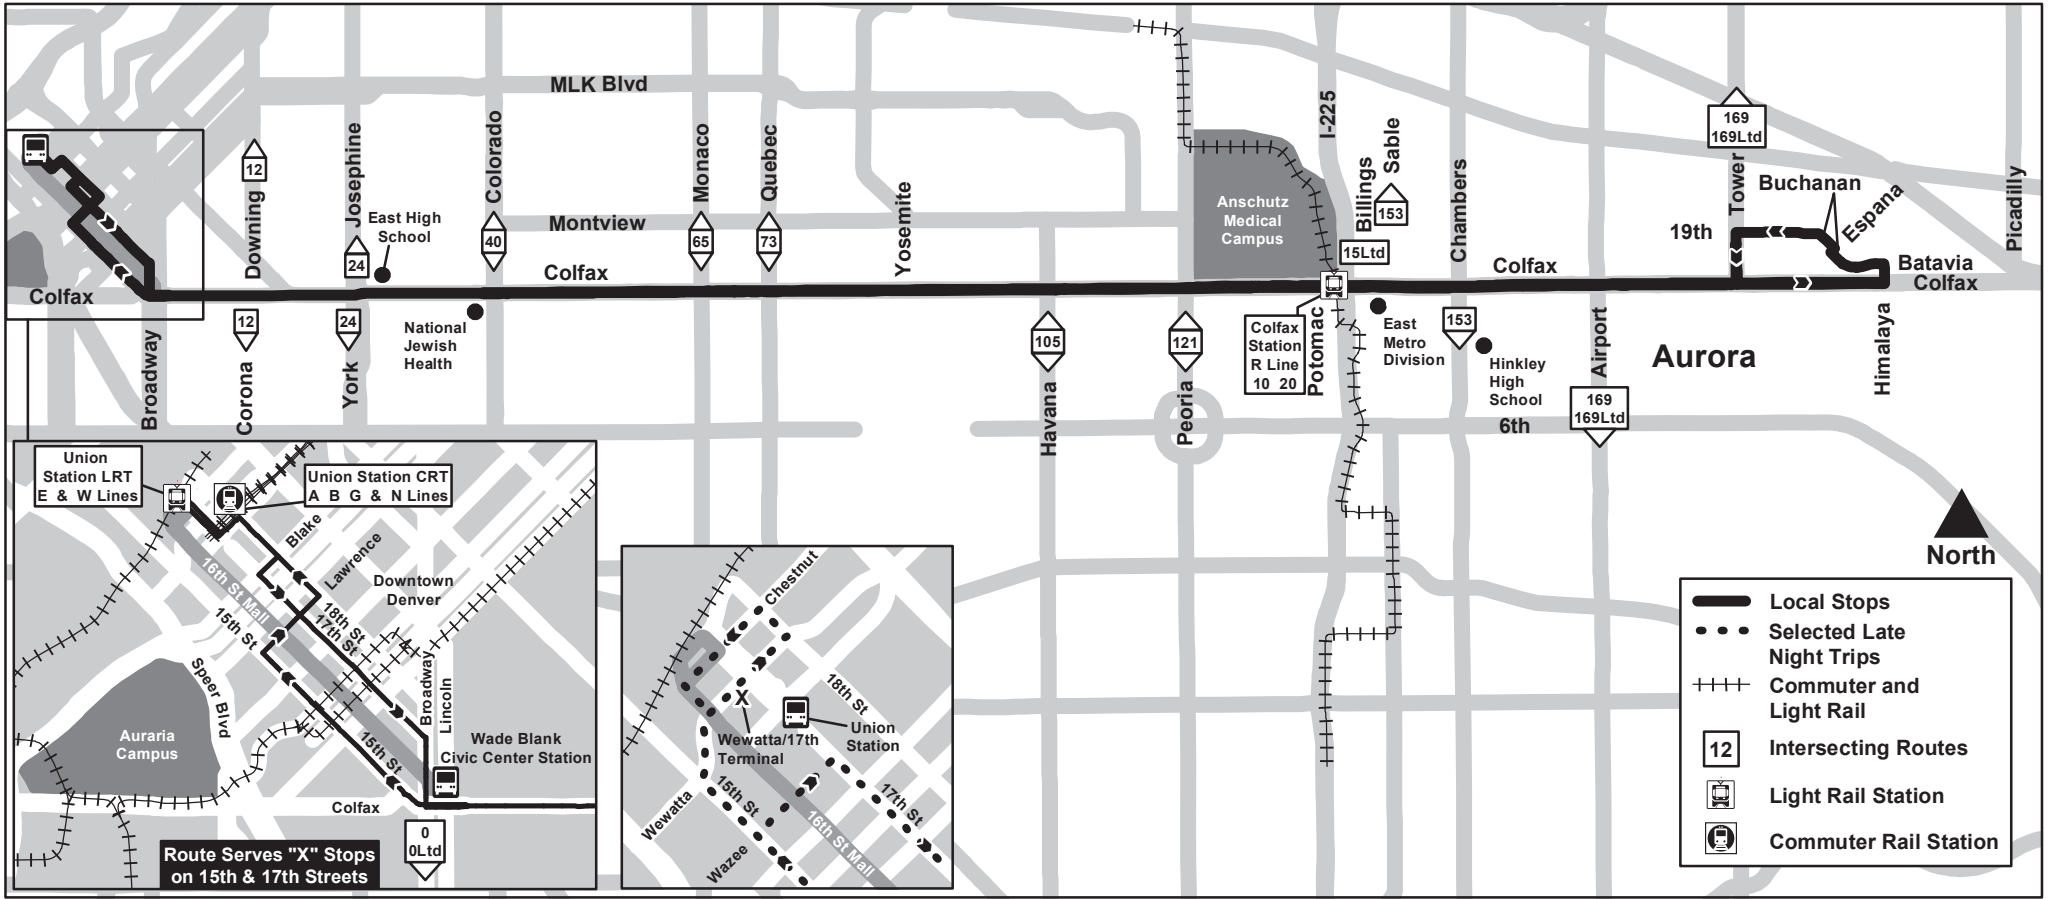

# Route 15 East Colfax

Effective: 4 January 2026  
Map Revised: 4 January 2026

- Local Stops
- Selected Late Night Trips
- Commuter and Light Rail
- Intersecting Routes
- Light Rail Station
- Commuter Rail Station