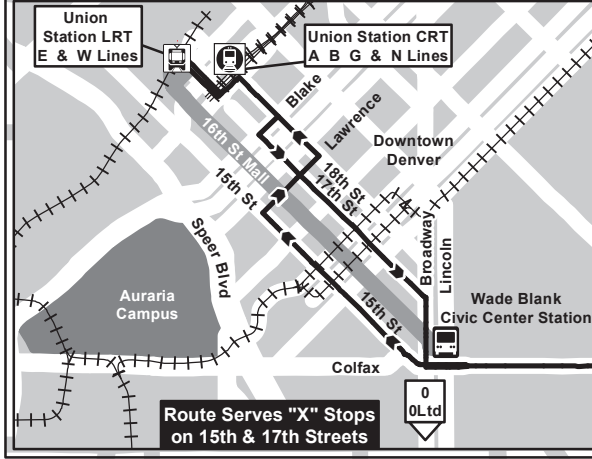

# Route 15 East Colfax

Effective: 4 January 2026  
Map Revised: 4 January 2026

- Local Stops
- Selected Late Night Trips
- Commuter and Light Rail
- Intersecting Routes
- Light Rail Station
- Commuter Rail Station