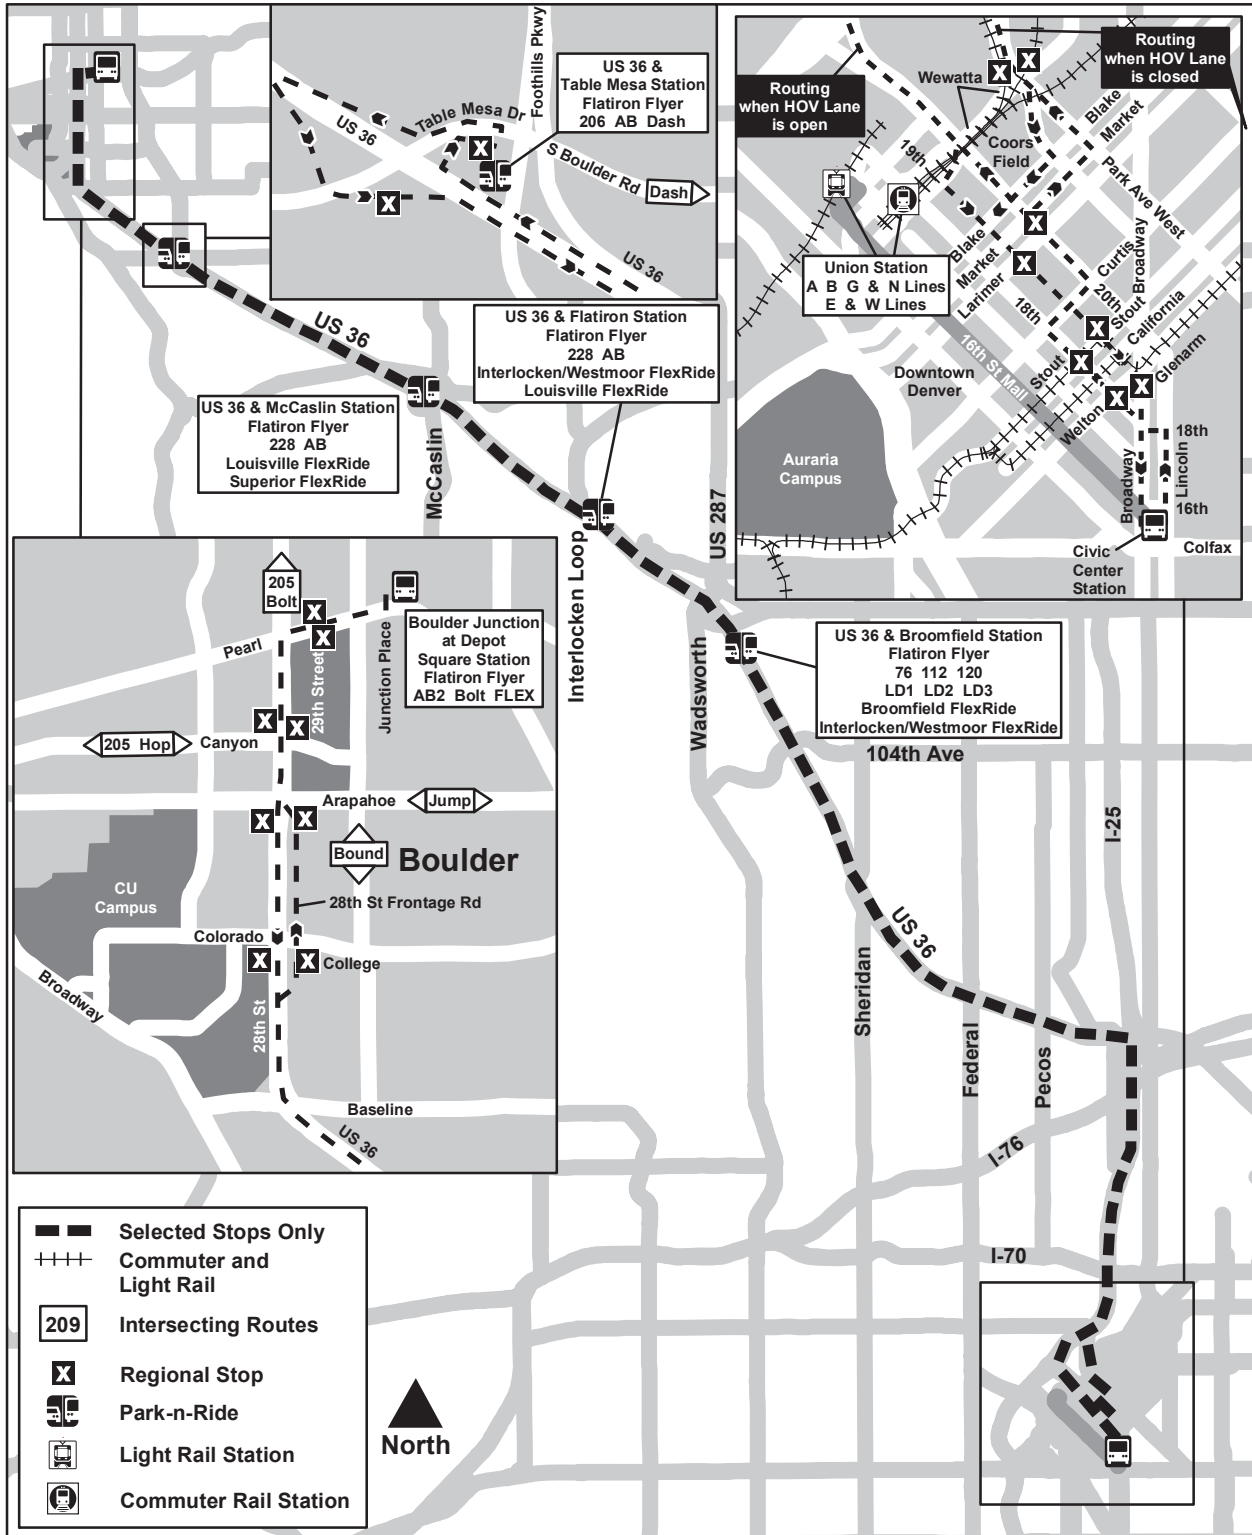

Route FF4 Boulder Junction/Civic Center

Effective: 25 May 2025
Map Revised: 25 May 2025

Boulder Detail (Flatiron Flyer)

Effective: 28 May 2023
Map Revised: 28 May 2023