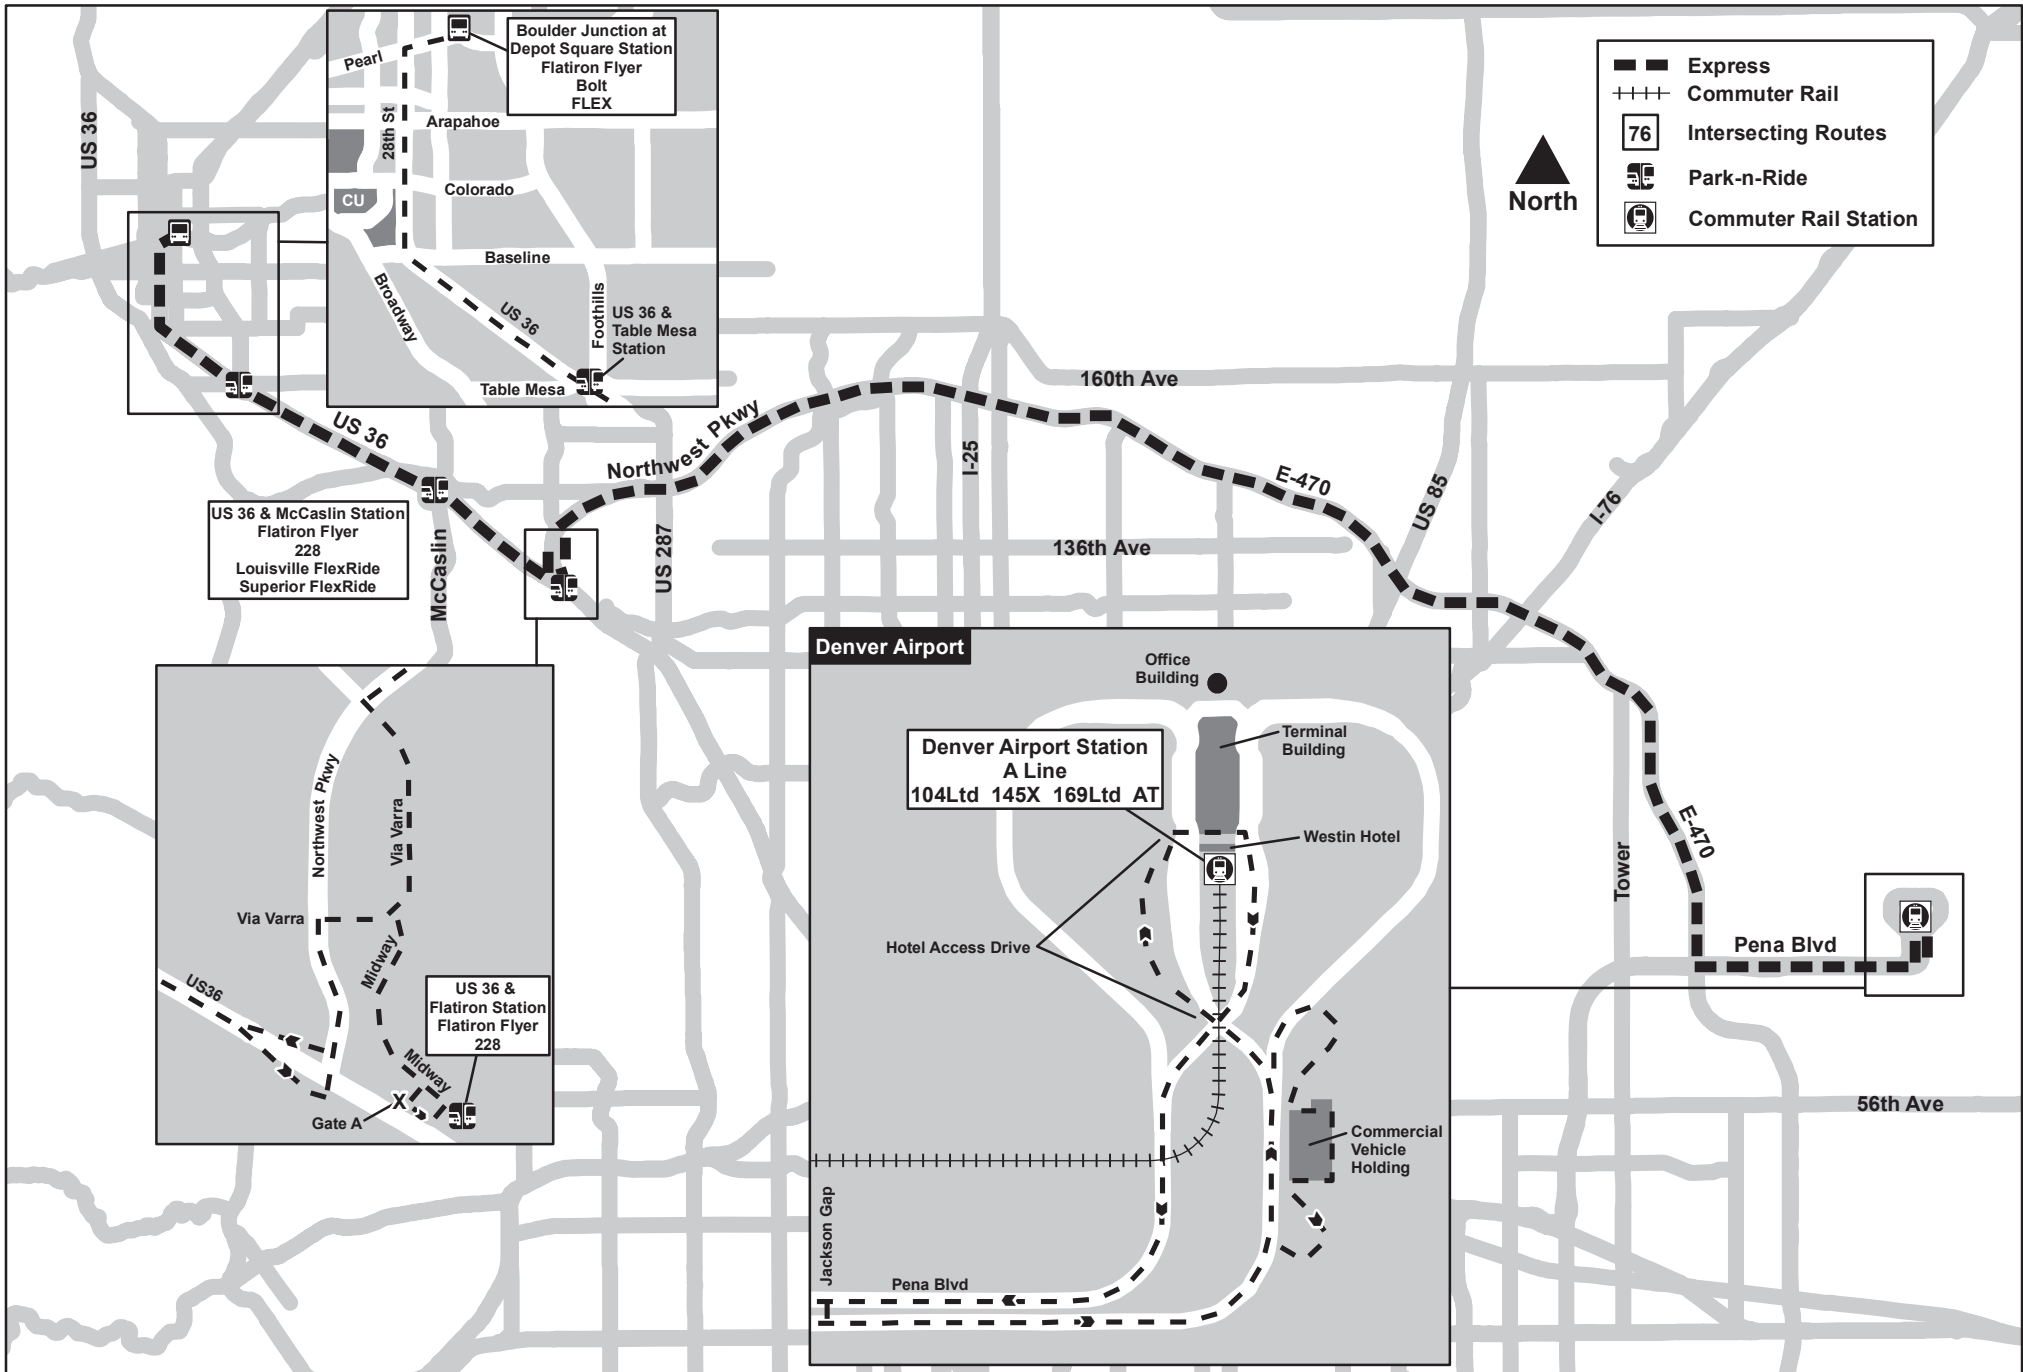

Route AB1 Denver Airport/Downtown Boulder (DBS)

Effective: 4 January 2026
Map Revised: 4 January 2026

Route AB2 Denver Airport/ Boulder Junction (BJDS)

Effective: 4 January 2026
Map Revised: 4 January 2026

Route AB3 Denver Airport/ Downtown Boulder (DBS)

Effective: 4 January 2026
Map Revised: 4 January 2026

Boulder Detail (Routes AB1/AB2/AB3 and GS)

Effective: 31 August 2025
Map Revised: 31 August 2025