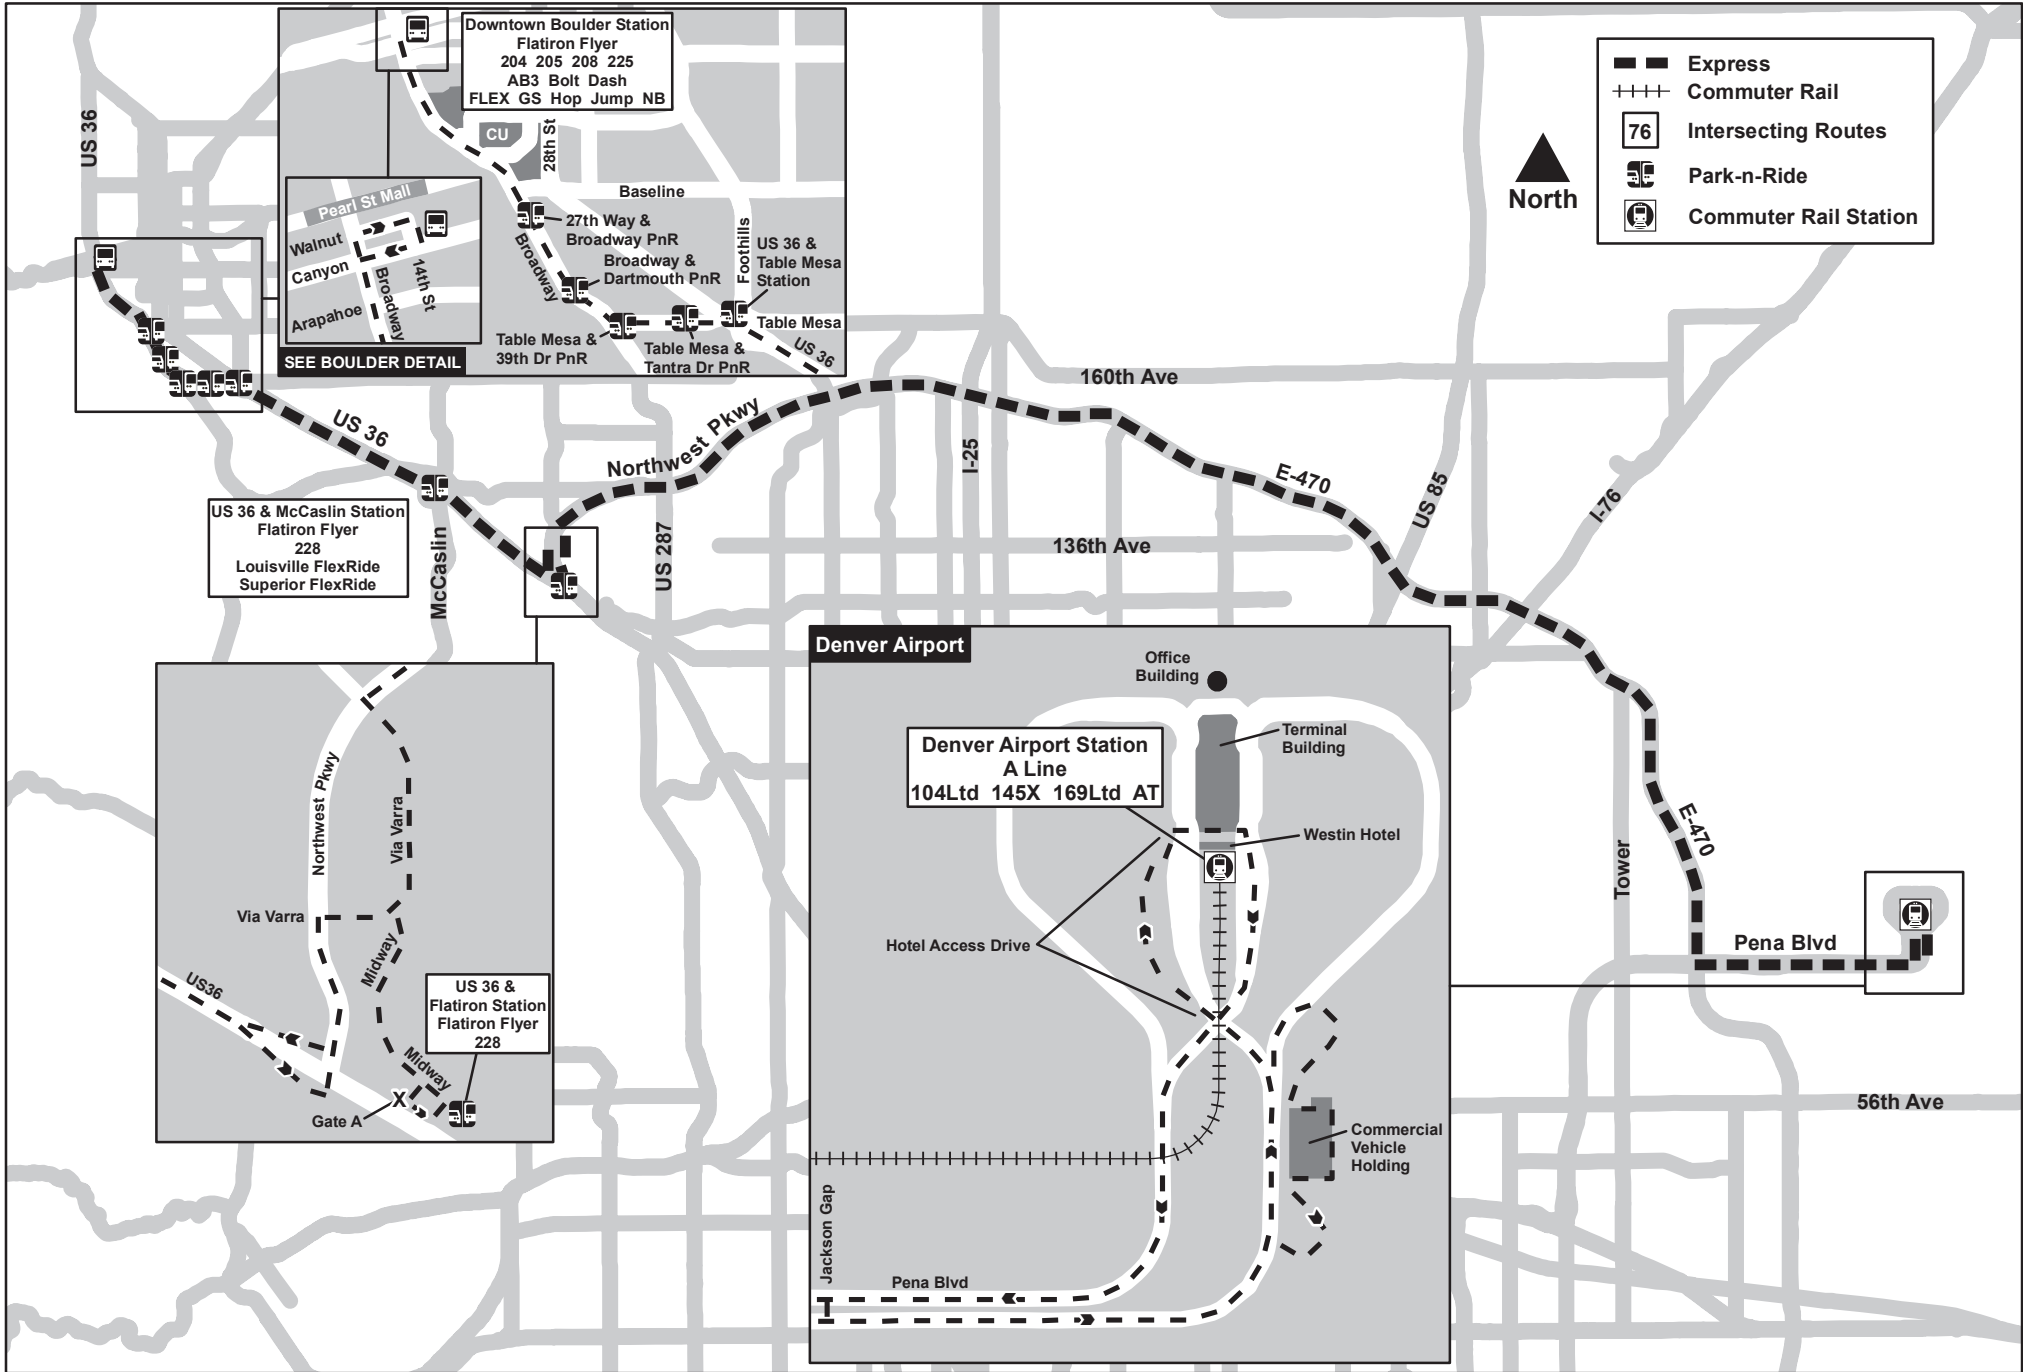

Route AB1 Denver Airport/Downtown Boulder (DBS)

Effective: 4 January 2026
Map Revised: 4 January 2026

Route AB2 Denver Airport/ Boulder Junction (BJDS)

Effective: 4 January 2026
Map Revised: 4 January 2026

Route AB3 Denver Airport/ Downtown Boulder (DBS)

Effective: 4 January 2026
Map Revised: 4 January 2026

Boulder Detail (Routes AB1/AB2/AB3 and GS)

Effective: 31 August 2025
Map Revised: 31 August 2025