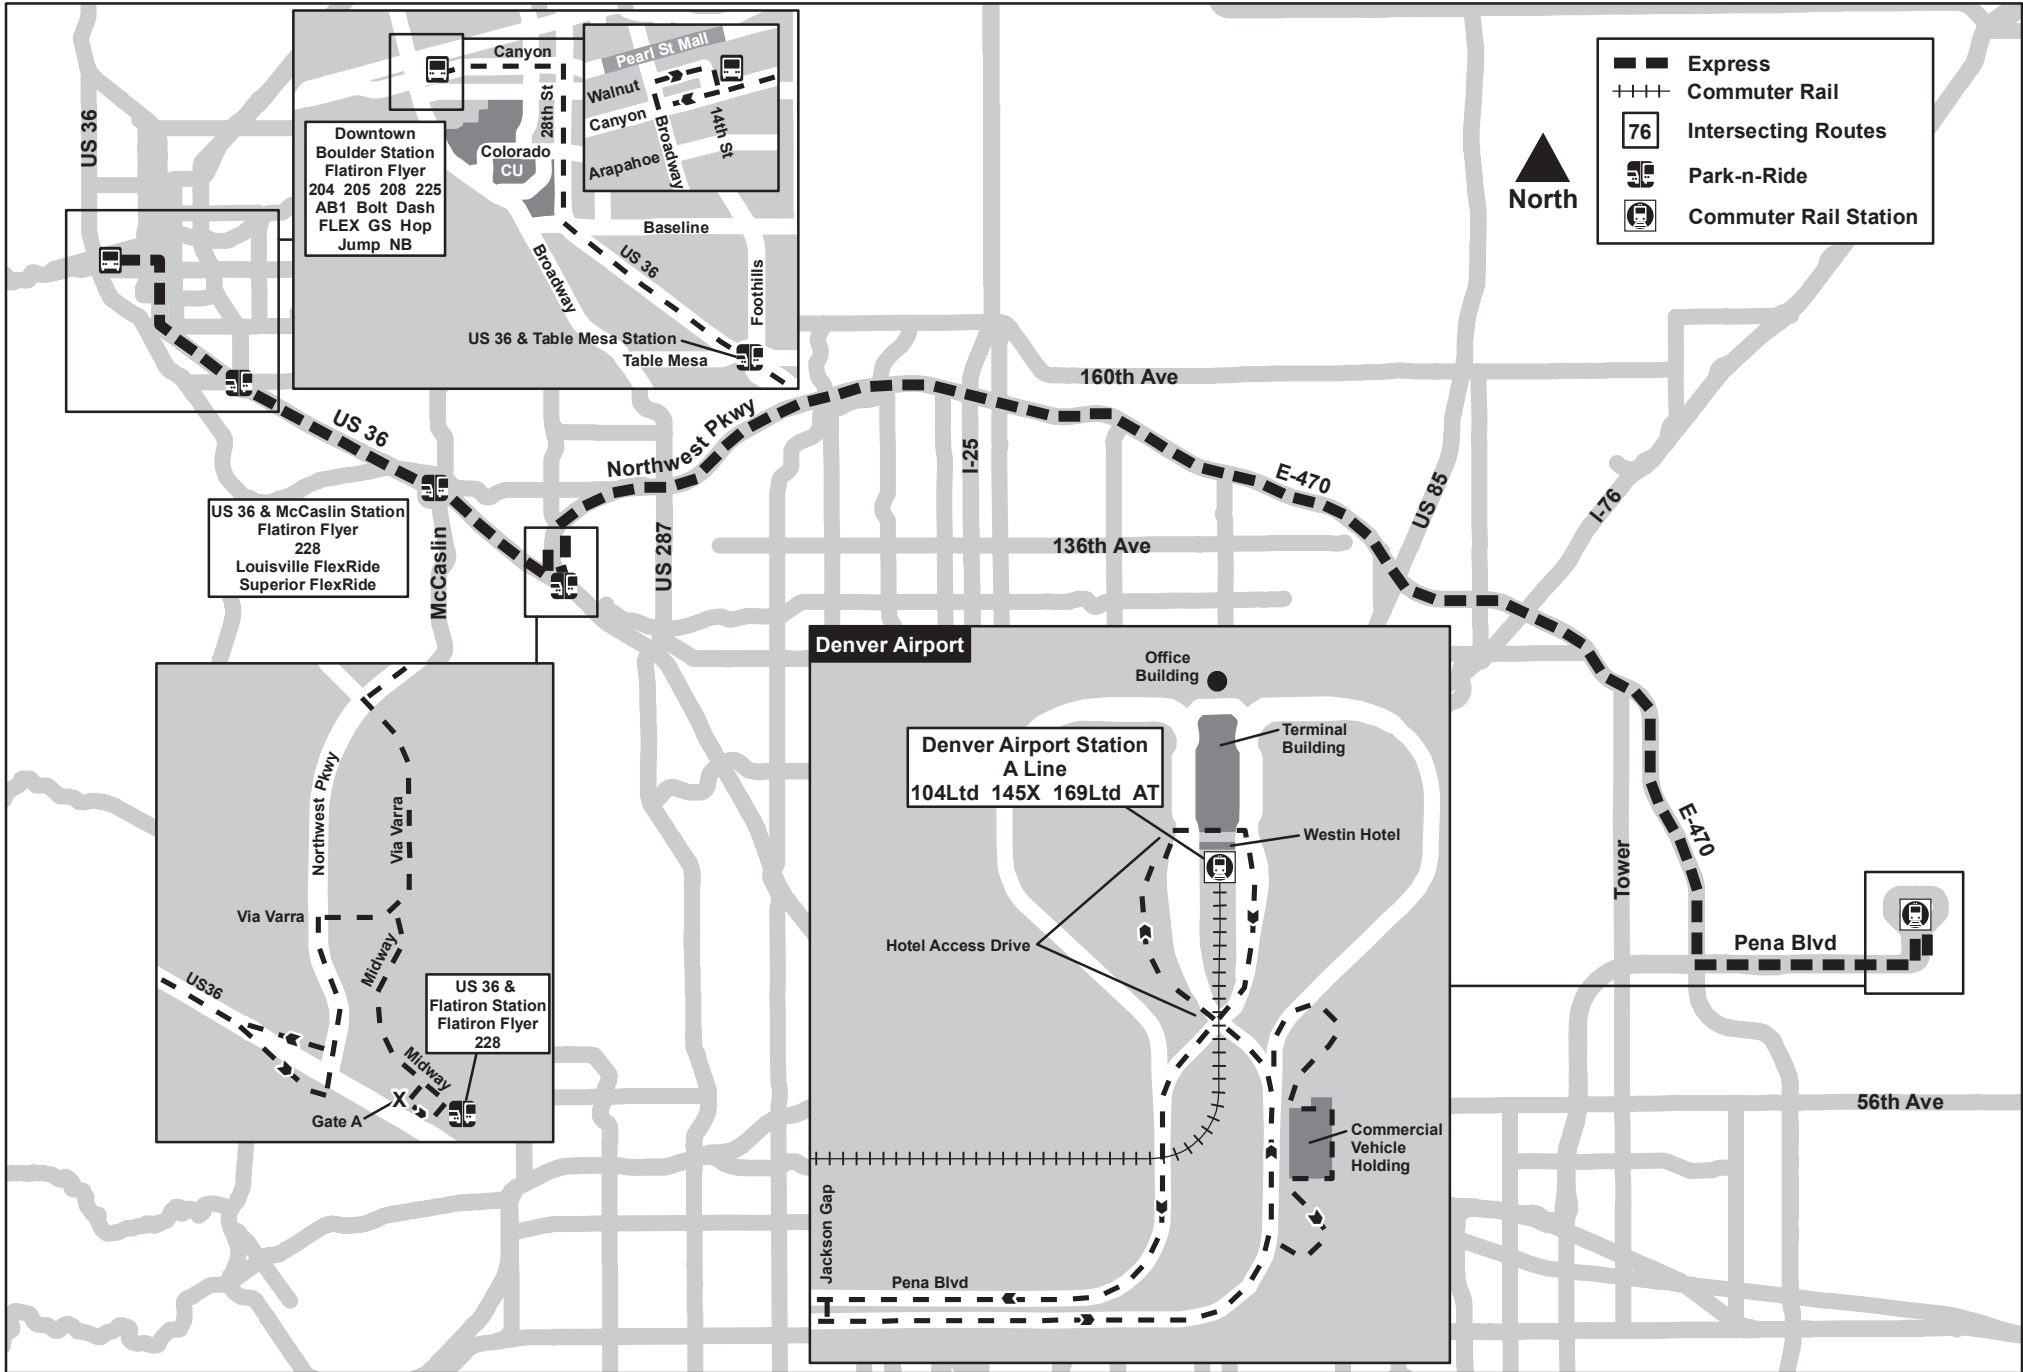

Route AB1 Denver Airport/Downtown Boulder (DBS)

Effective: 4 January 2026
Map Revised: 4 January 2026

Route AB2 Denver Airport/ Boulder Junction (BJDS)

Effective: 4 January 2026
Map Revised: 4 January 2026

Route AB3 Denver Airport/ Downtown Boulder (DBS)

Effective: 4 January 2026
Map Revised: 4 January 2026

Boulder Detail (Routes AB1/AB2/AB3 and GS)

Effective: 31 August 2025
Map Revised: 31 August 2025