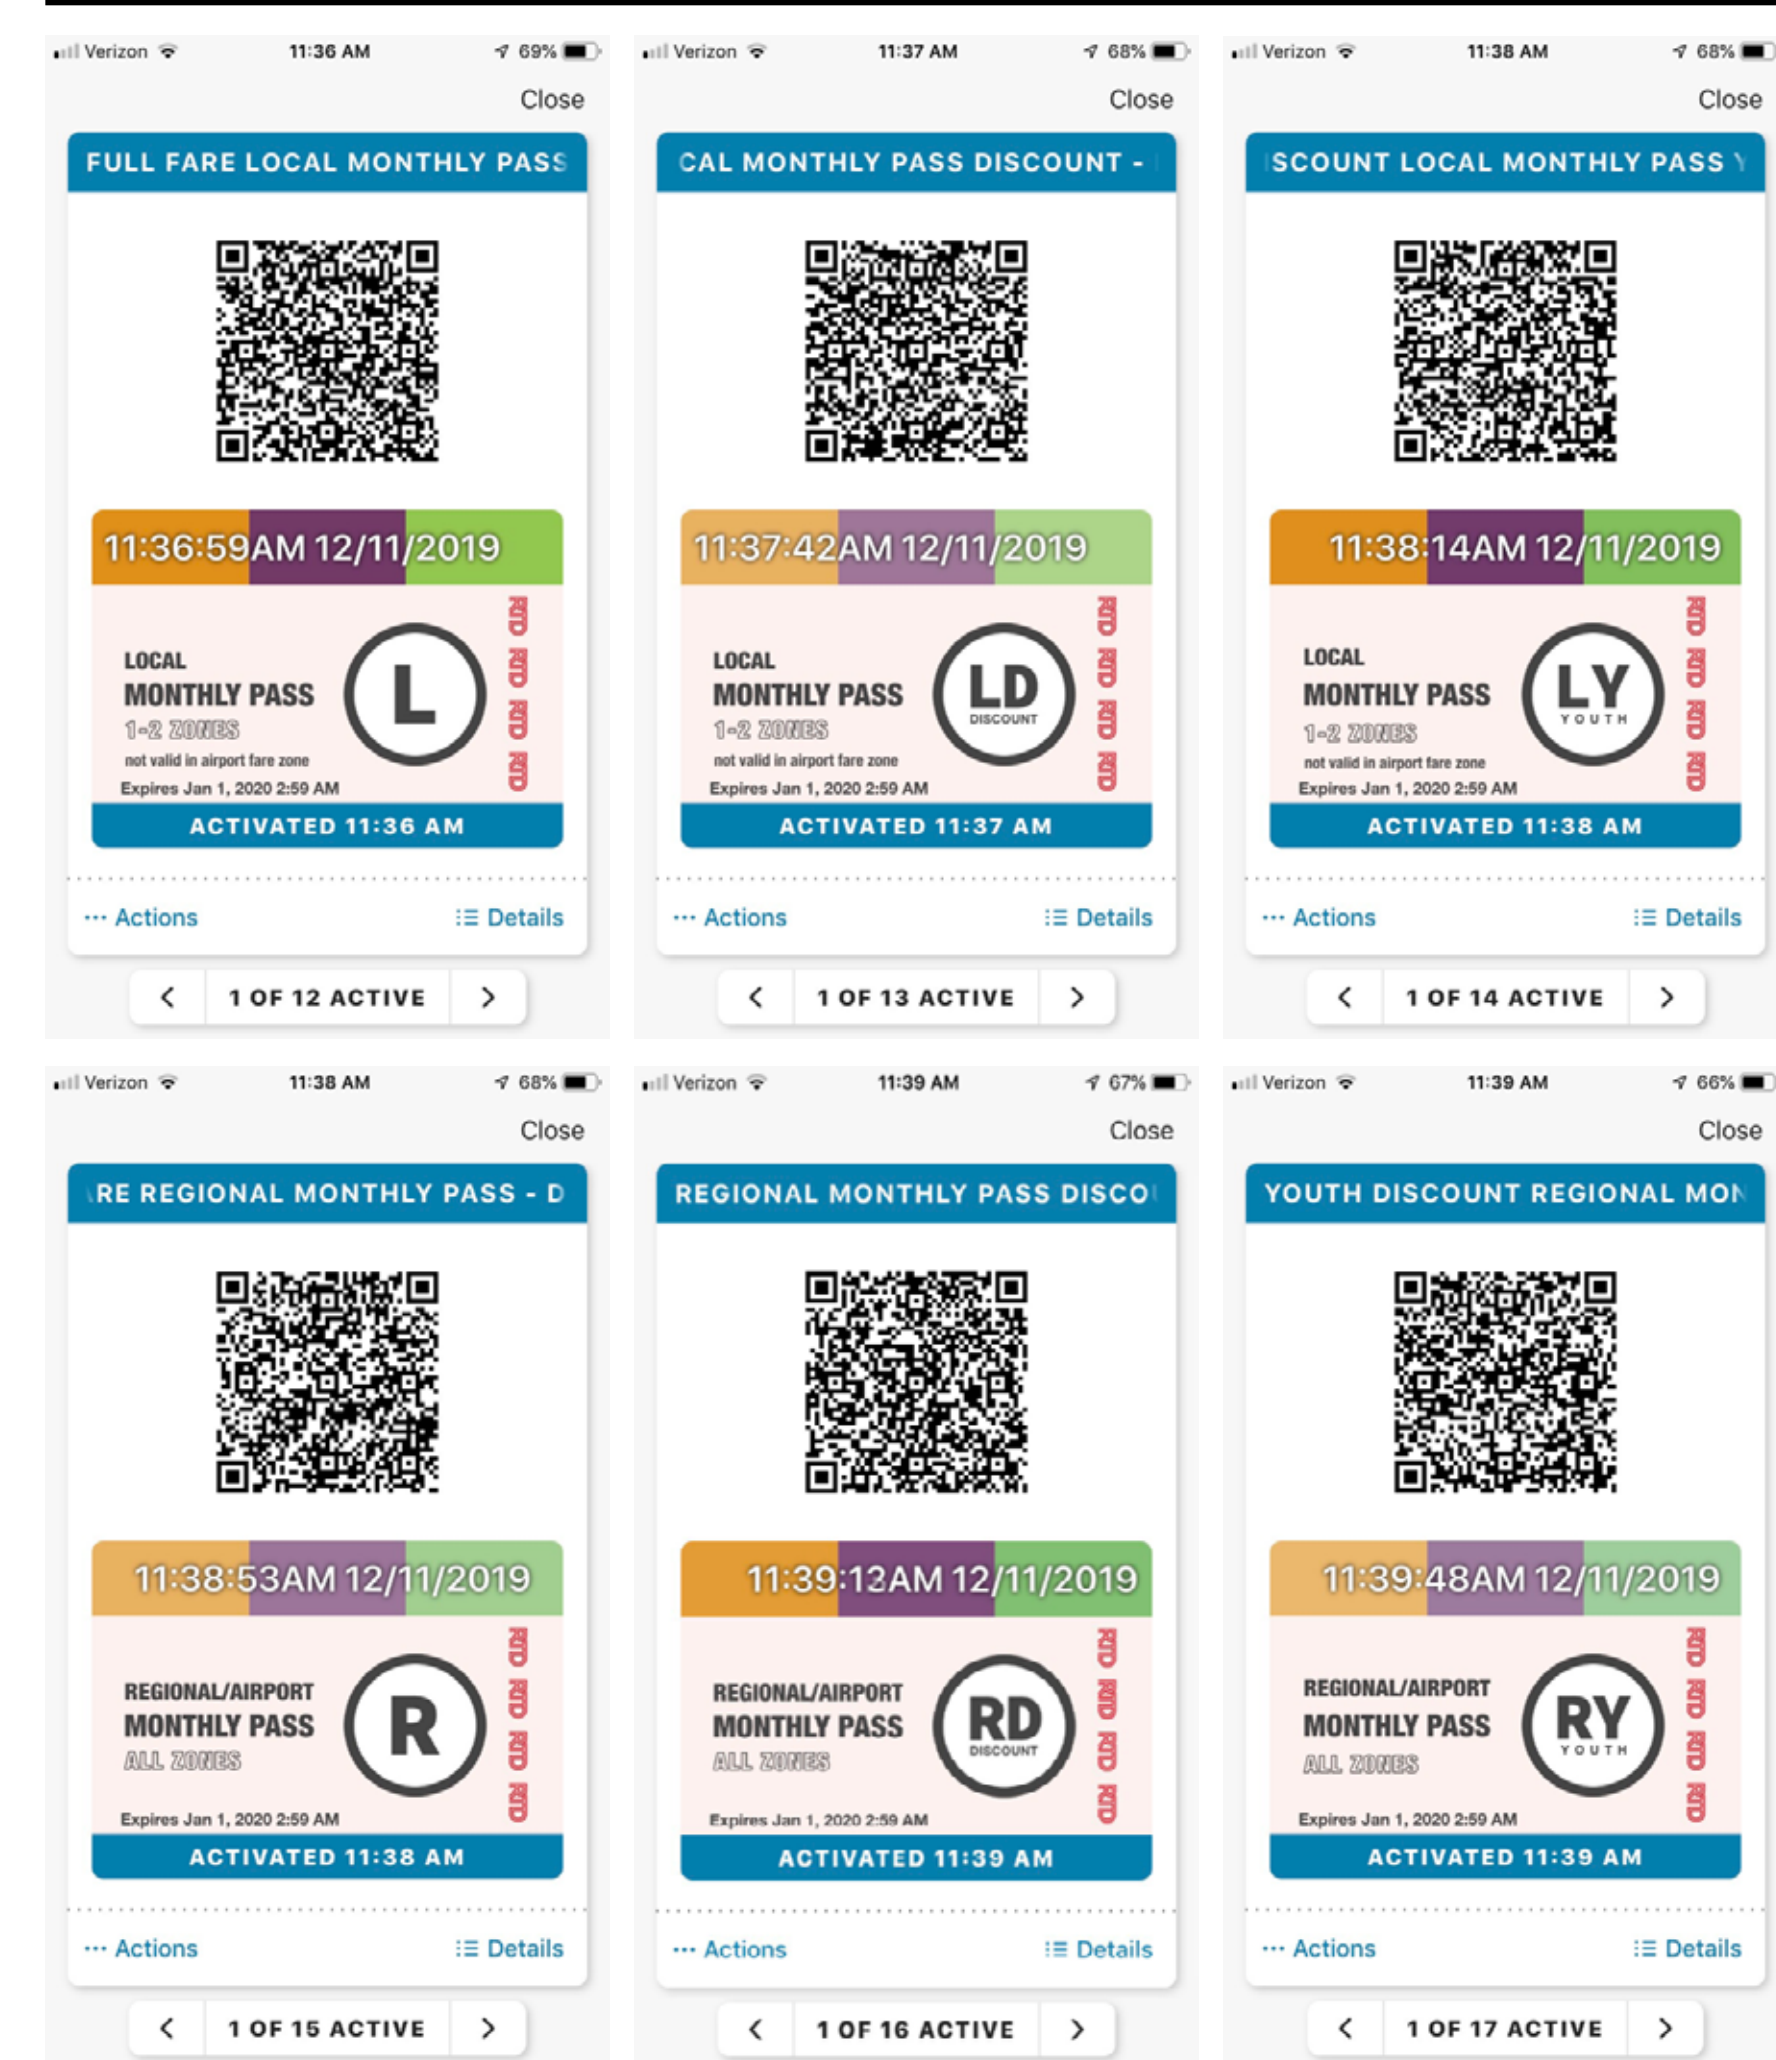

Mobile 3-hour Pass

Mobile Day Pass

Mobile Monthly Pass

Bus Tickets

TVM Tickets

Monthly Passes

Paper Fare Products

Smart Cards

LOC	REG	RAIL	NO AIRPORT	RTD - 2020			
A	H	Q	2	2			
A	J	R	3	3			
B	J	S	4	4			
C	K	T	5	5			
C	L	U	6	6			
D	M	V	7	7			
E	N	W	8	8			
F	O	X	9	9			
G	P	Y	10	10			
				REG			
1	5	9	13	17	21	25	29
2	6	10	14	18	22	26	30
3	7	11	15	19	23	27	31
4	8	12	16	20	24	28	
AM	FX	10000	PM				
12							0
1							20
2							40
3							20
4							20
5							40
6							0
7							20
8							40
9							0
10							20
11							40

* Products are actual size